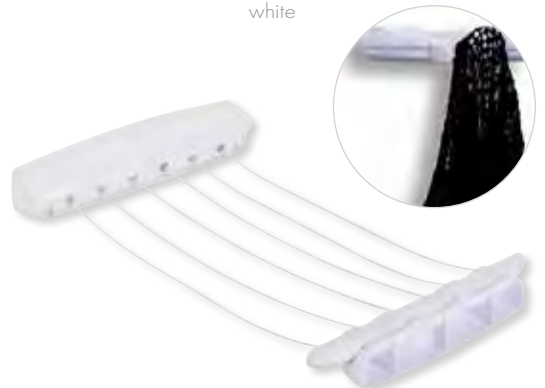

max 3.6 m | x4 lines

max 3.6 m | x6 lines

white

130128

white

130126

POLYPROPYLENE & POLYSTYRENE

6x6x29.3 cm - max 3.6m | x4 lines