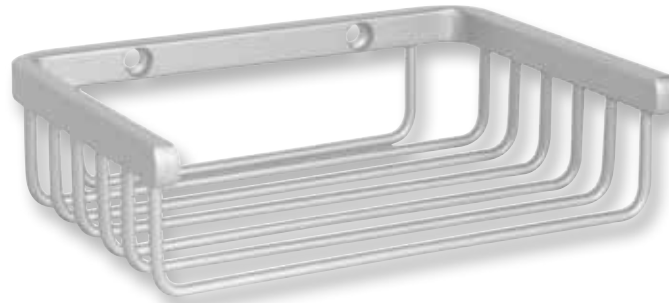

BRUSHED ALUMINUM

Papey

light-grey

15x10.5x4 cm