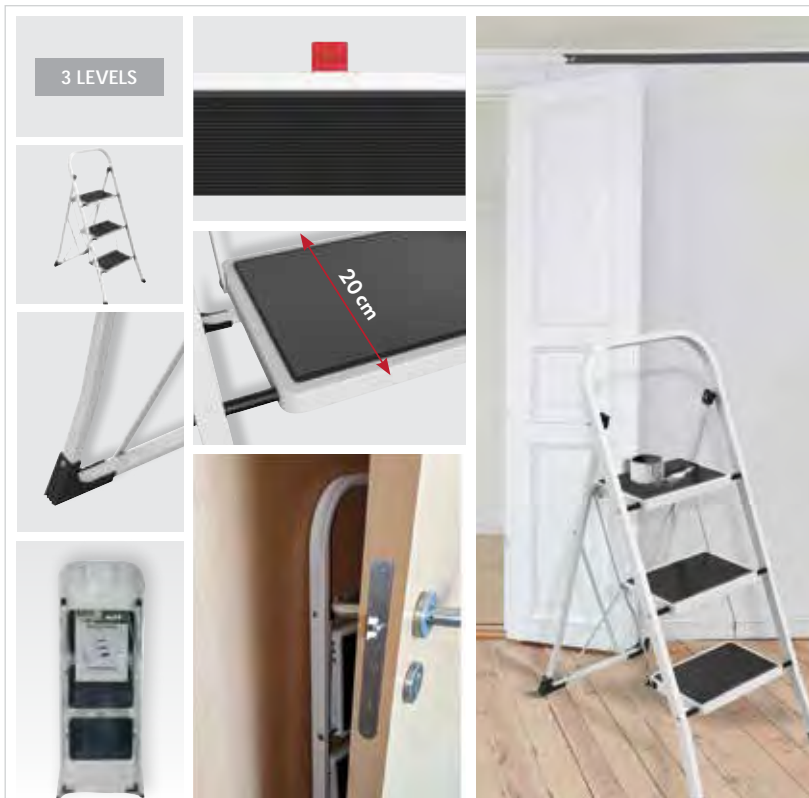

STEEL & POLYPROPYLENE

46x71x105 cm

Test according to : EK5/AK1 19-01:2019
AFPS GS 2019:01 PAK
Max load capacity : 150 Kgs.
Tested by : TUV Rheinland.

- SLIM LINE
- NON-SLIP STEPS

white & black

- LARGE STEEL STEPS

- EASY TO STORE
- NOT TAKE-UP SPACE

← 3.5 cm →

130002

STEEL & POLYPROPYLENE

46x71x105 cm

Test according to : EK5/AK1 19-01:2019
AFPS GS 2019:01 PAK
Max load capacity : 150 Kgs.
Tested by : TUV Rheinland.

- SLIM LINE
- NON-SLIP STEPS

white & black

- LARGE NON-SLIP PP STEPS

- EASY TO STORE
- NOT TAKE-UP SPACE

← 3.5 cm →

130004