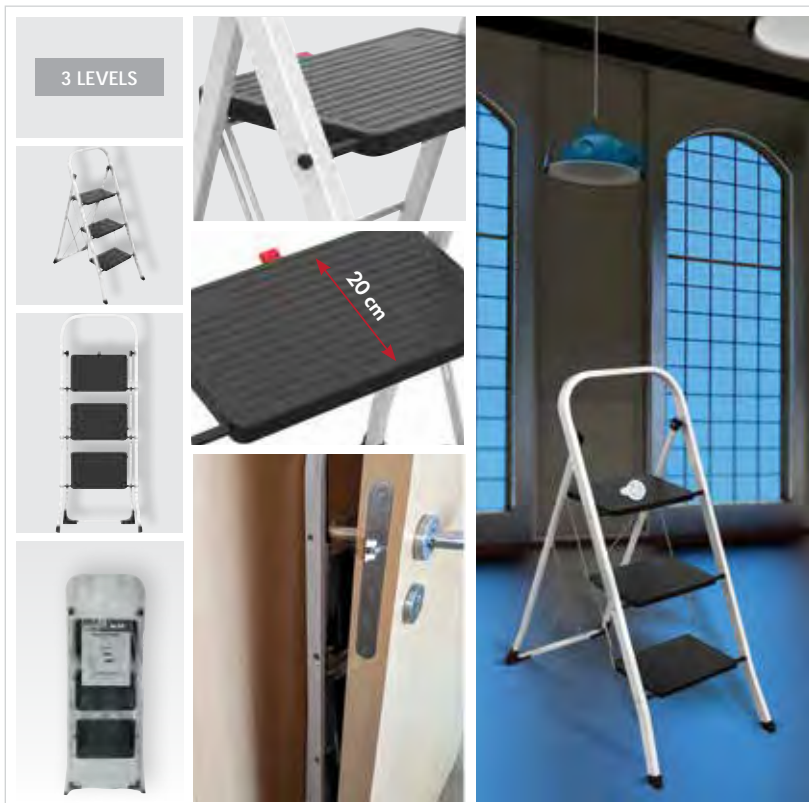

- SLIM LINE
- NON-SLIP STEPS

white & black

- LARGE STEEL STEPS

- EASY TO STORE
- NOT TAKE-UP SPACE

← 3.5 cm →

130002

STEEL & POLYPROPYLENE

46x71x105 cm