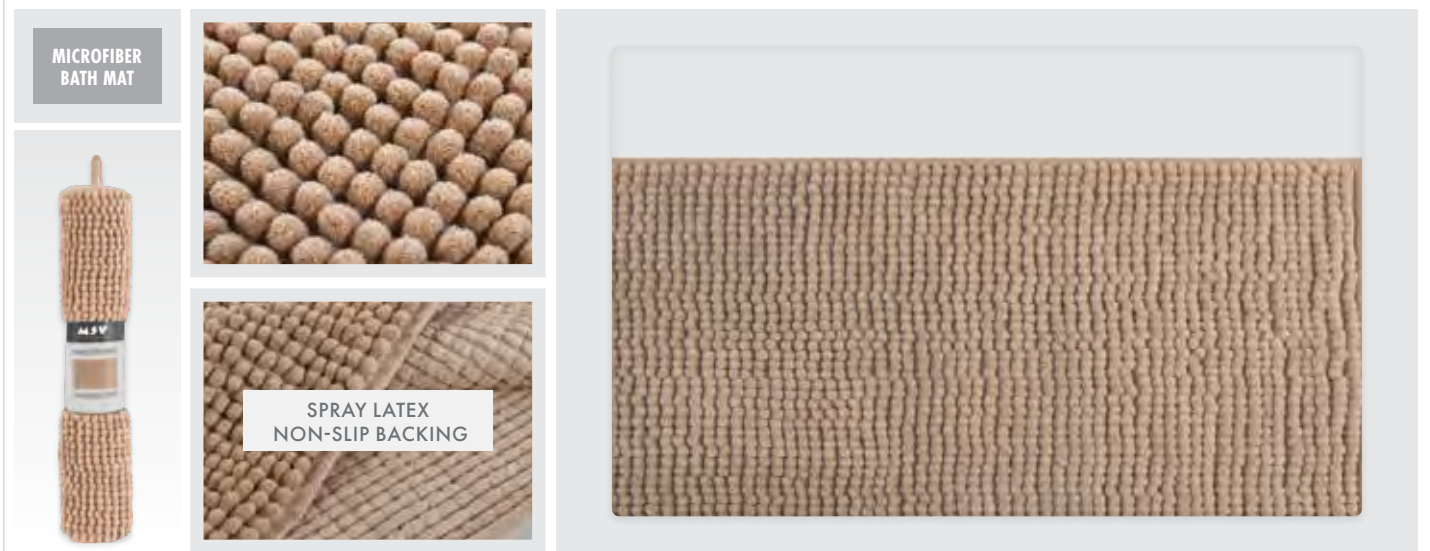

POLYESTER & SEBS BACKED

BEST SELLER

Chenille