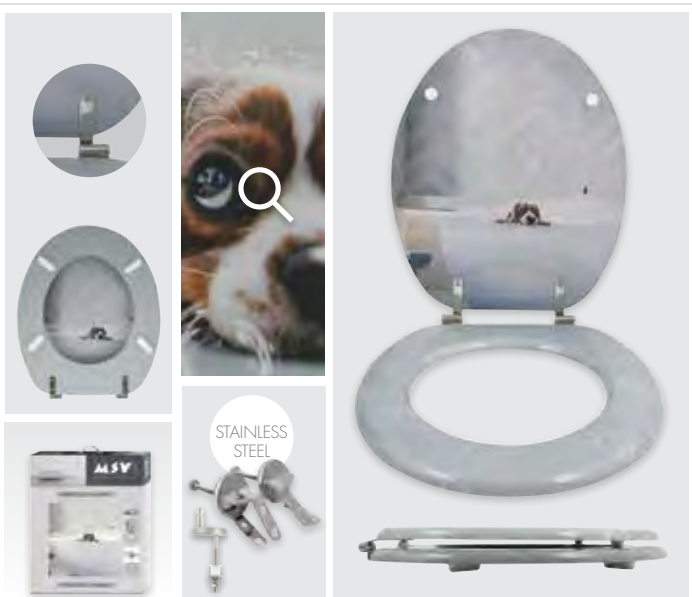

Cardiff 142212

white

Scott 142240

light-grey

Doggy bath 142243

MDF & STAINLESS STEEL - LACQUER & VARNISH

36x5.6x45 cm 3.3 Kg

• 3 SIDED PRINTING