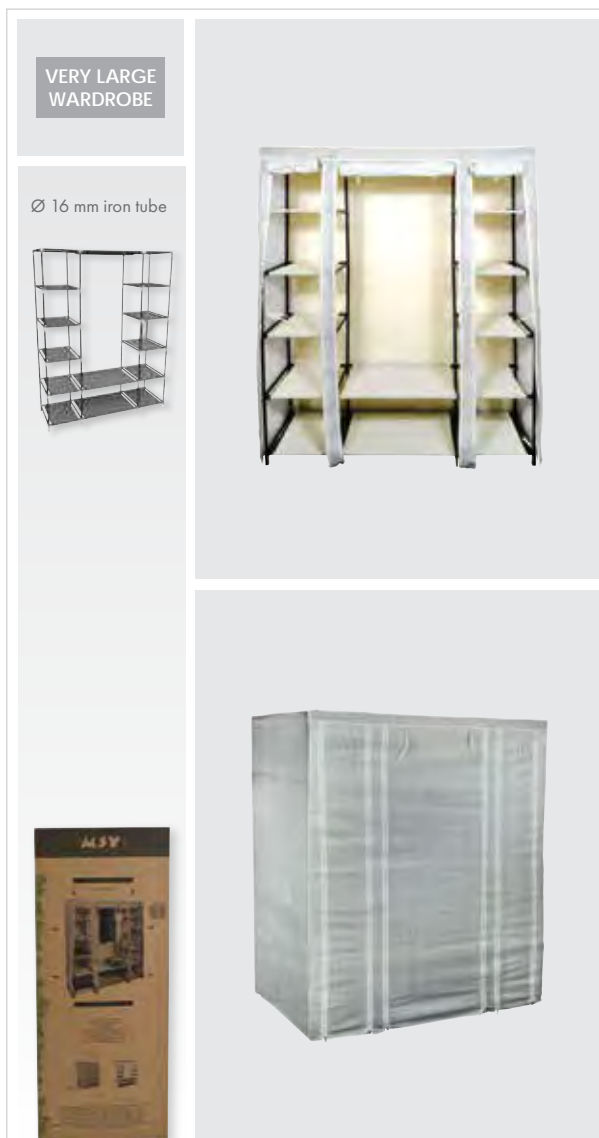

- 6 SHELVES
- 1 ROD

100% POLYPROPYLENE – NON WOVEN & STEEL

135x45x175 cm

- 2 LARGES + 10 SHELVES
- 1 LARGE ROD

656

PEVA

190x115x64 cm

- MAXIMUM PROTECTION
- AVOID RUST, DIRT
- AND SCRATCHES...