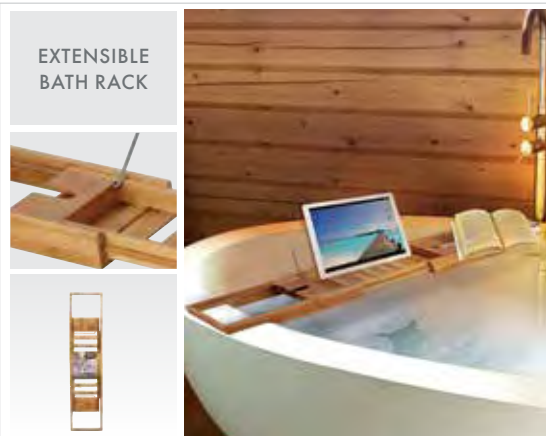

BAMBOO

91.5x15x4.5 cm

• ADJUSTABLE WIDTH 70 cm min. ► 91.5 cm max.

varnished bamboo