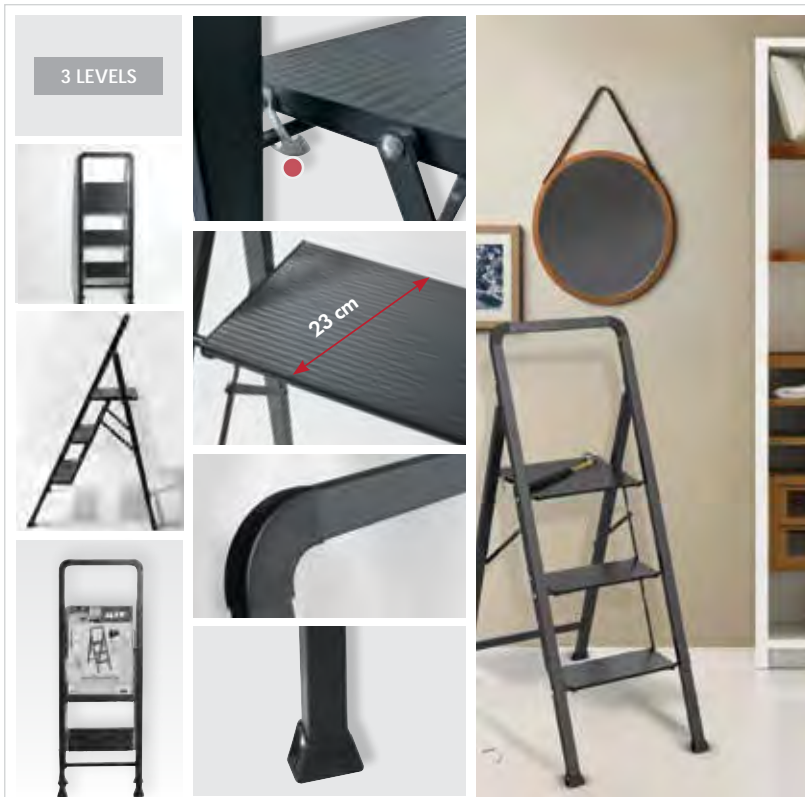

STEEL LEGS & ALUMINUM STEPS WITH POWDER COATING

***** PREMIUM

47.5x42.5x85 cm | 4.29 kg

Test according to : EK5/AK1 19-01:2019
AFPS GS 2019:01 PAK
Max load capacity :150 Kgs.
Tested by : TUV Rheinland.

TO SAFETY
REQUIREMENTS
CONFORMS
EN 14183

- HIGH QUALITY MATERIALS
- SUPERIOR PAINTING
- THICK & HEAVY ITEM

MAX
150 Kg

130170

STEEL LEGS & ALUMINUM STEPS WITH POWDER COATING

***** PREMIUM

62x42.5x108 cm | 5.51 kg

Test according to : EK5/AK1 19-01:2019
AFPS GS 2019:01 PAK
Max load capacity :150 Kgs.
Tested by : TUV Rheinland.

TO SAFETY
REQUIREMENTS
CONFORMS
EN 14183

- HIGH QUALITY MATERIALS
- SUPERIOR PAINTING
- THICK & HEAVY ITEM

MAX
150 Kg

130171