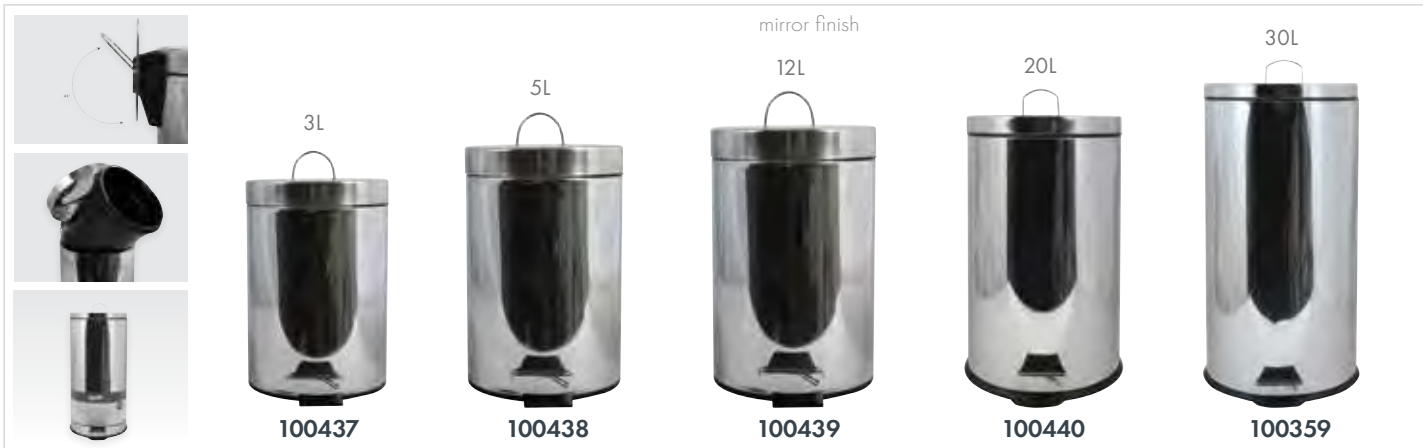

STAINLESS STEEL - MIRROR FINISH