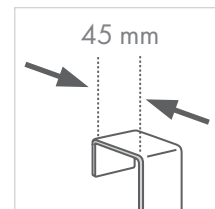

STEEL & BAMBOO

Naya

matt-black or matt-white

1 HOOK

3x7x20 cm

670

3 HOOKS

30x7x20 cm

671