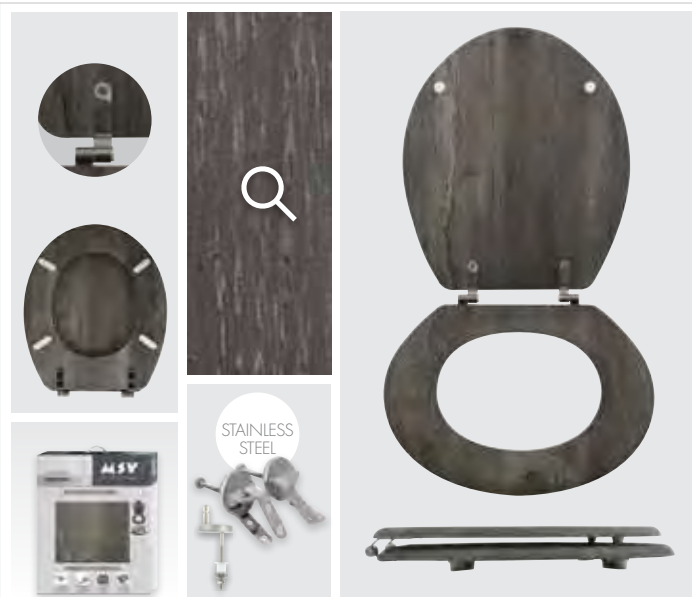

MDF & STAINLESS STEEL - PVC COATING

36x5.6x45 cm

3.3 Kg

• 3 SIDED PRINTING

Garantie
3
years / ans
Garantie

light wood effect

Parquet
142200

dark wood effect

Blue ridge
142239