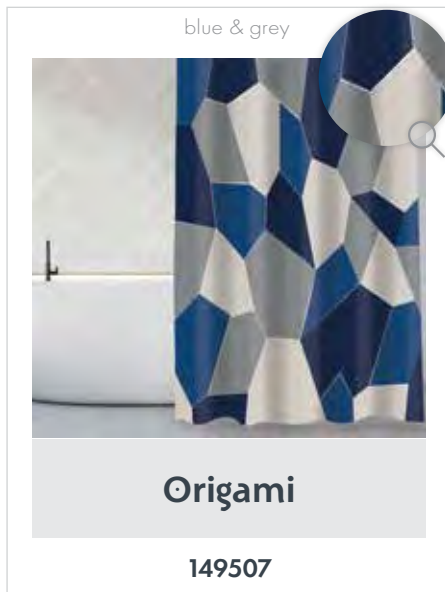

POLYESTER

180x200 cm

0
x0