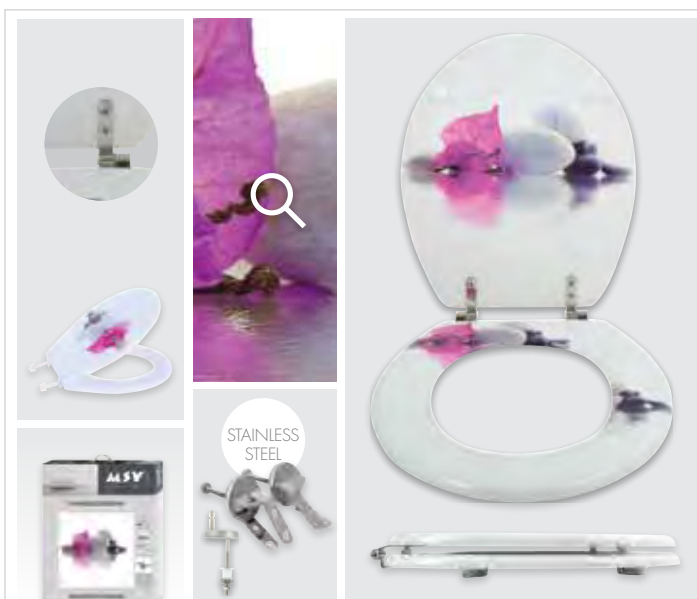

Lanyu
140945

pink & black

Lanyu
140763

pink & white

Bornéo
140761

MDF & STAINLESS STEEL - LACQUER & VARNISH

36x5.6x45 cm

3.3 Kg