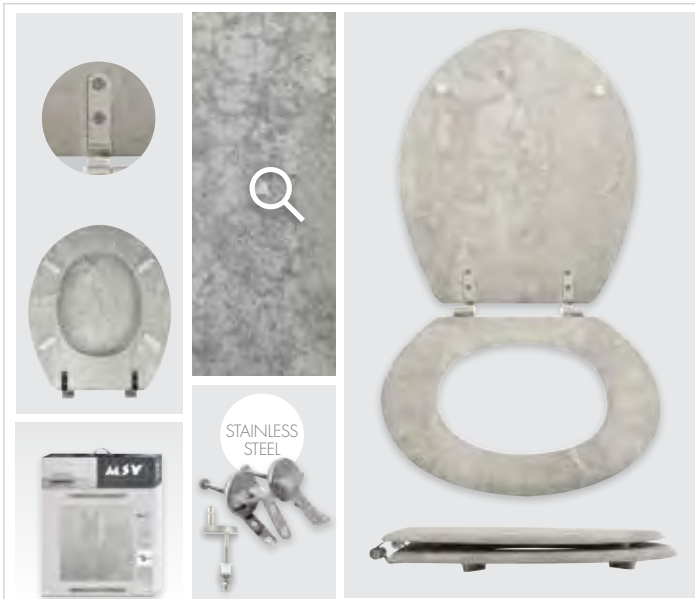

MDF & STAINLESS STEEL - PVC COATING

36x5.6x45 cm

3.3 Kg

• 3 SIDED PRINTING

Garantie
3
years / ans
Garantie

white wood effect

stone effect