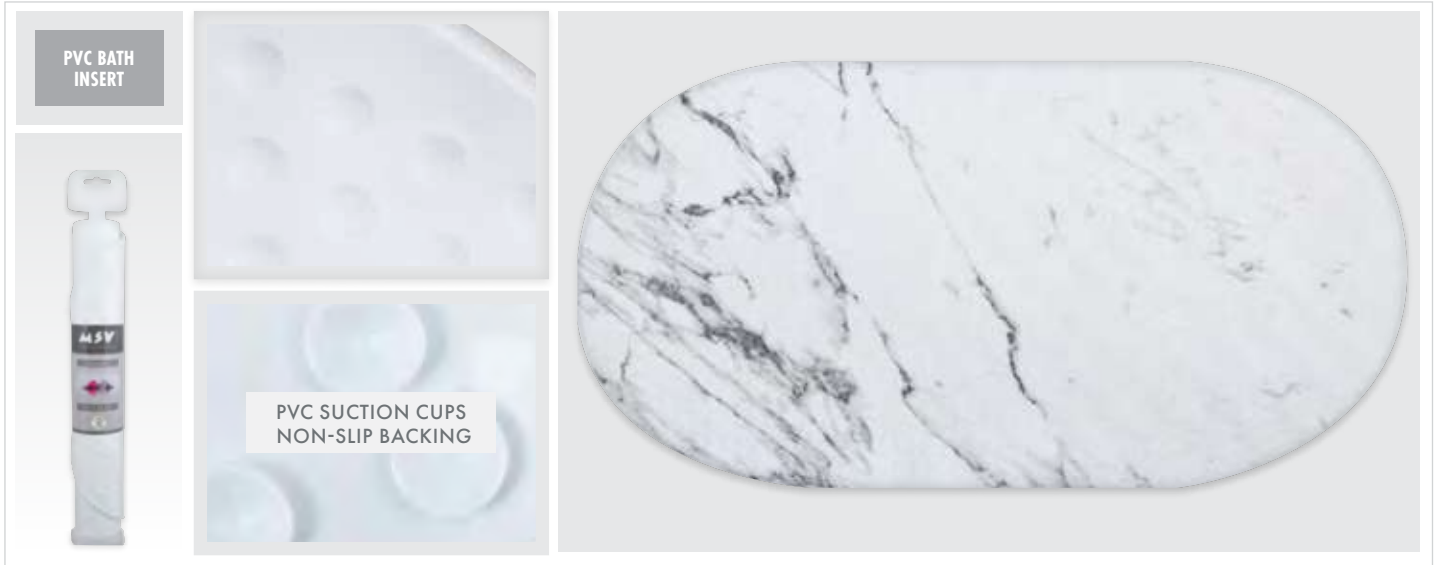

black
□ 53x53 cm 140892
○ 68x35 cm 140882
○ 99x39 cm 141203

POLYESTER & PVC BACKED

69x39 cm

PVC BATH INSERT

PVC SUCTION CUPS
NON-SLIP BACKING

marble effect

Toscana
143903

multicolor