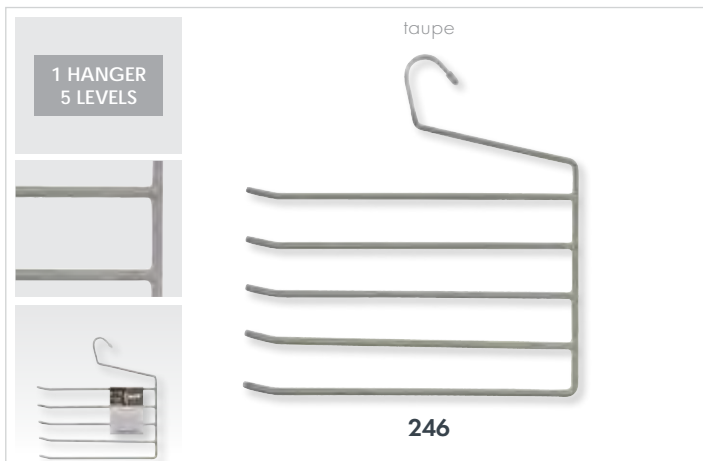

NON-SLIP PLASTIFIED STEEL

33x33 cm

- FOR TROUSERS
- NON-SKID

21x14 cm

- MULTIFUNCTIONAL
- NON-SKID