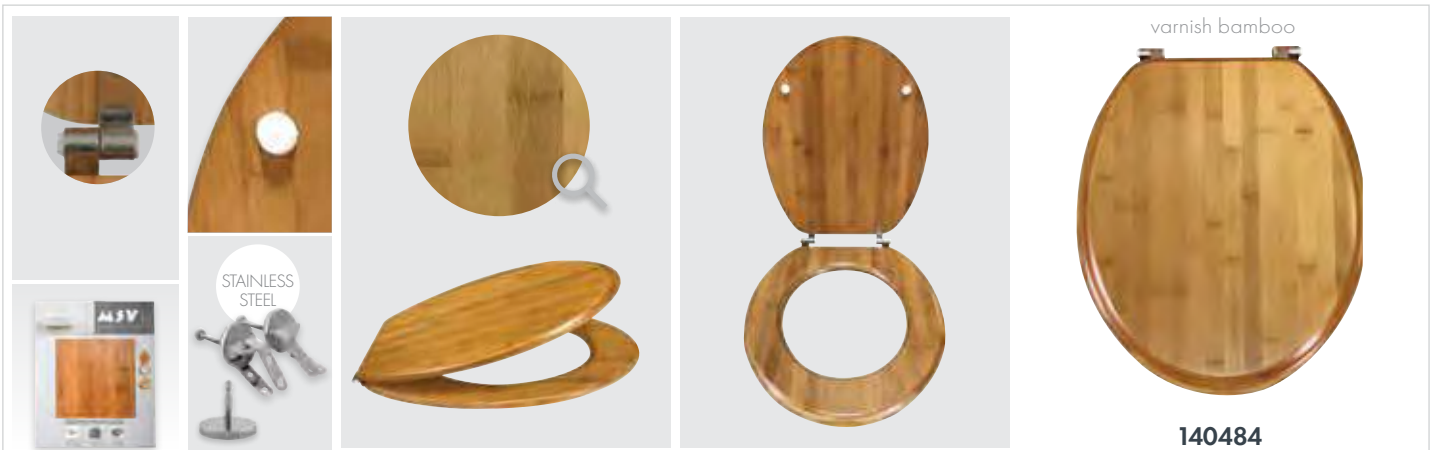

MDF - PVC COATING - PINE DECOR EFFECT

36x5.6x45 cm

3.3 Kg

Guarantee
2
years / ans
Garantie

MDF & STAINLESS STEEL - PINE DECOR EFFECT (PVC COATING)

36x5.6x45 cm

3.3 Kg

Guarantee
3
years / ans
Garantie

BAMBOO & STAINLESS STEEL

37x5.3x45 cm

2.2 Kg

Guarantee
3
years / ans
Garantie

BAMBOO & MDF - STAINLESS STEEL

Loan

. cm

multicolor