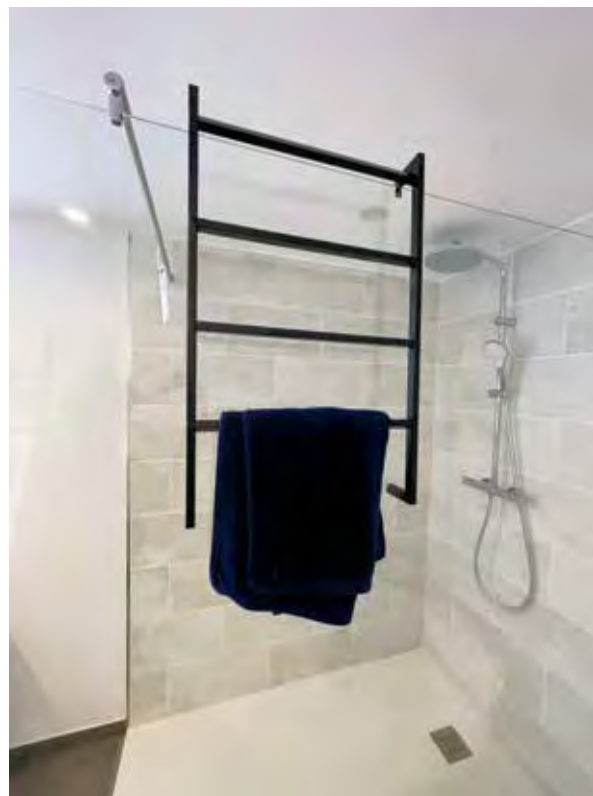

IRON WITH POWDER COATING MATT BLACK

Will 45x8x69 cm

OVER SHOWER SCREEN OR DOOR • 4 LEVELS

can also be mounted on wall