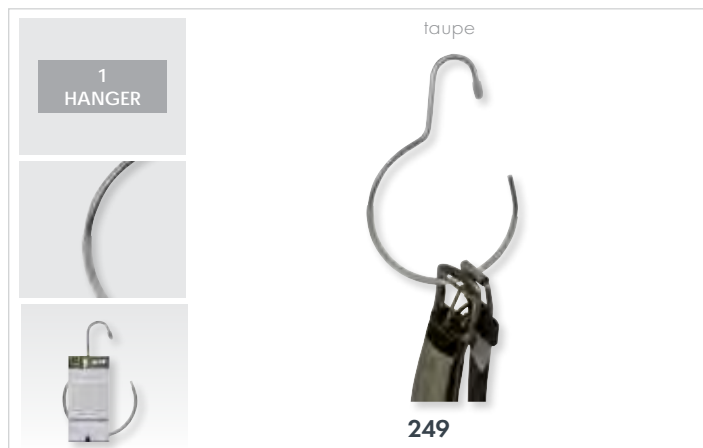

- FOR TROUSERS
- NON-SKID

21x14 cm

- MULTIFUNCTIONAL
- NON-SKID

NON-SLIP PLASTIFIED STEEL

26x16 cm

- FOR TIES
- NON-SKID

NON-SLIP PLASTIFIED STEEL

22x21 cm

- FOR BELTS
- NON-SKID

19.5x13.5 cm

- FOR BELTS
- NON-SKID

CHROME-PLATED STEEL

12.5x2x21 cm

DOOR HOOK

2
HOOKS

chrome