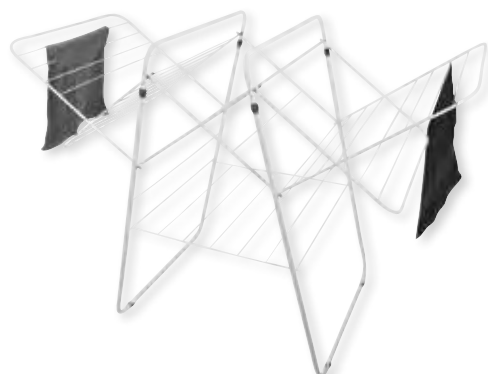

140x66x105 cm

• REALLY PRACTICAL: CAN BE MOVED WITH CLOTHES HANGING ON IT

Garantie
3
ans / years
Guarantee

dark-grey

130035

FOR CLOSING

← 4.5 cm →

↑ 127 cm ↓