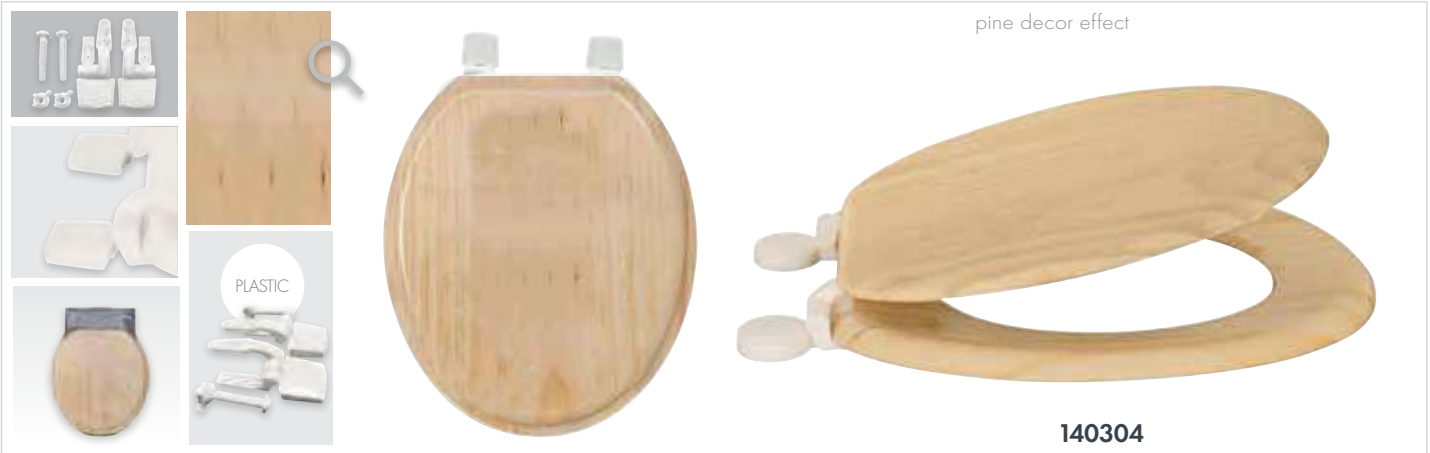

MDF - PVC COATING - PINE DECOR EFFECT

36x5.6x45 cm

3.3 Kg

Guarantee
2
years / ans
Garantie

MDF & STAINLESS STEEL - PINE DECOR EFFECT (PVC COATING)

36x5.6x45 cm

3.3 Kg

Guarantee
3
years / ans
Garantie