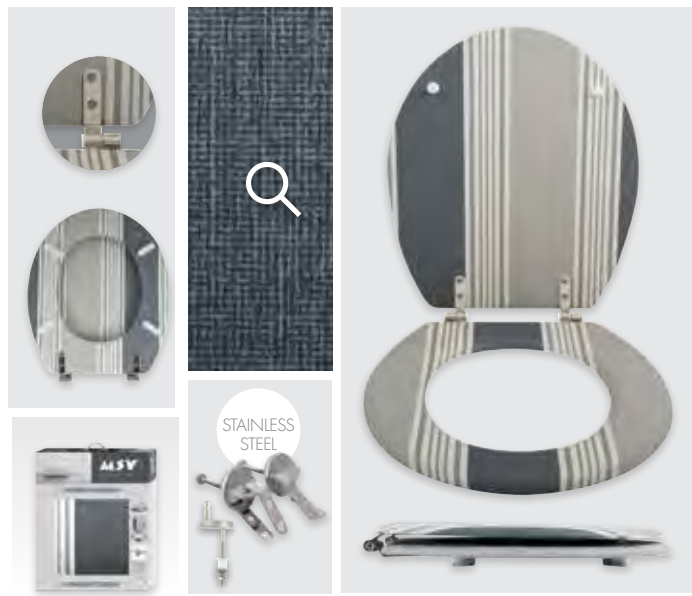

MDF & STAINLESS STEEL - PVC COATING

36x5.6x45 cm 3.3 Kg

• 3 SIDED PRINTING

Guarantee 3 years / ans Garantie

grid effect

Cardiff 142212