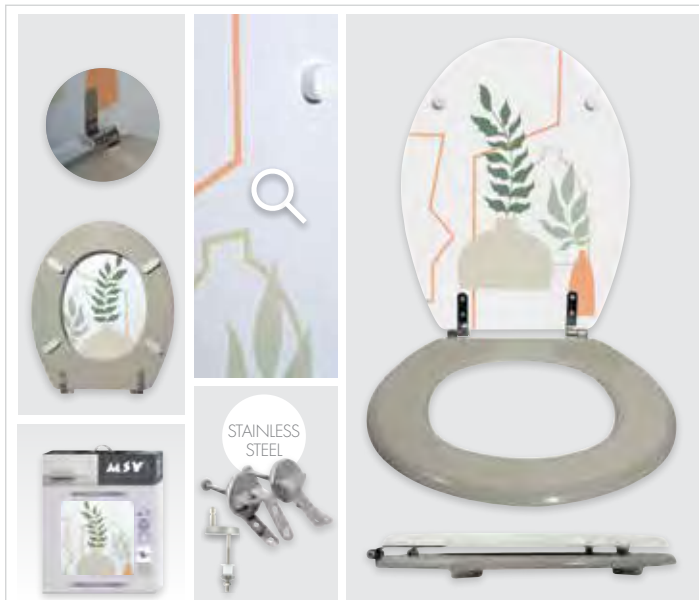

MDF & STAINLESS STEEL - LACQUER & VARNISH

36x5.6x45 cm

3.3 Kg

• 3 SIDED PRINTING

Garantie
3
years / ans
Garantie