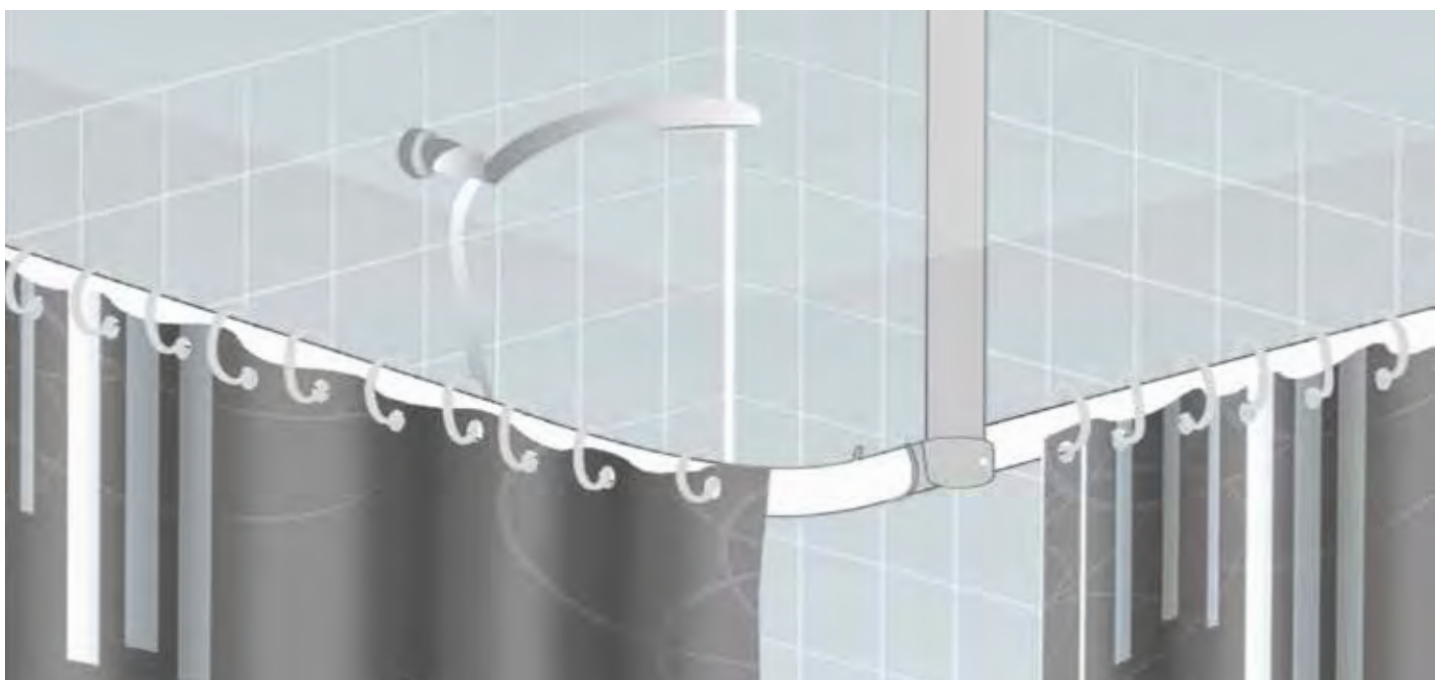

140366

140365

145320