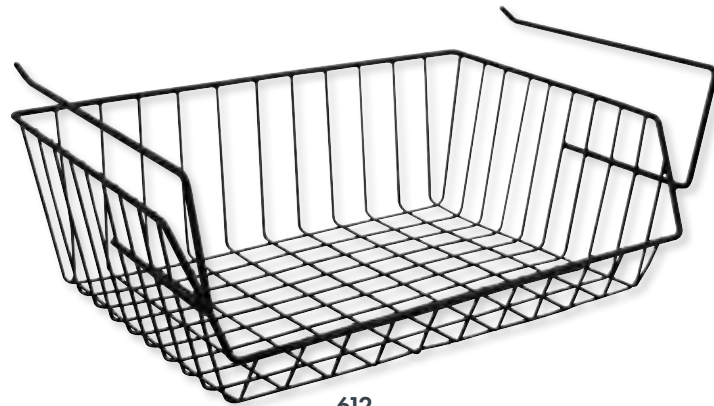

STEEL

40x28x17.5 cm

STORAGE RACK

matt-black

612

POLYPROPYLENE

39x28x19 cm

13 L

STORAGE BOX

transparent