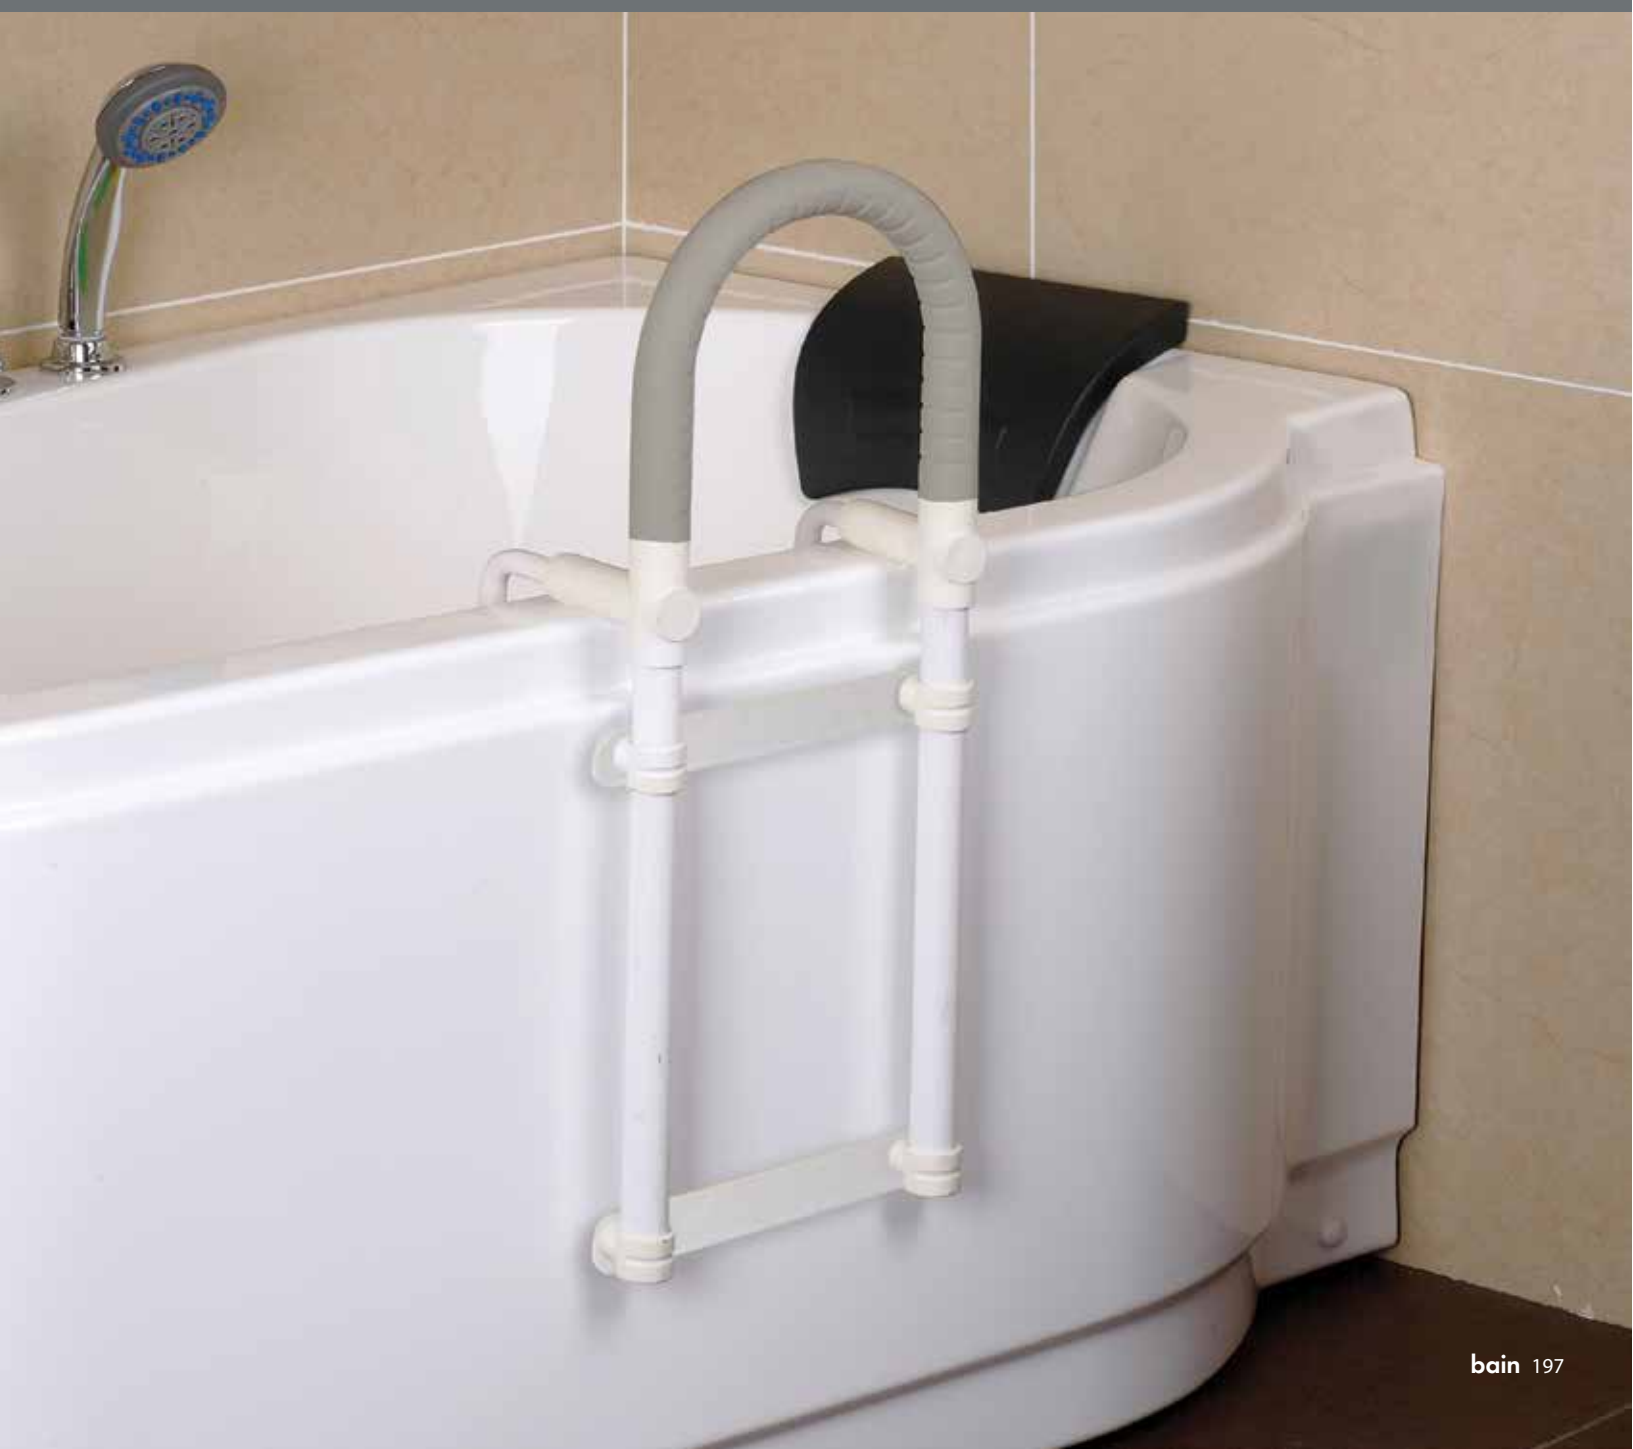

ALUMINUM & LOW DENSITY POLYETHYLEN

50x41x38/55.5 cm
seat: 49x29 cm

• ADJUSTABLE HEIGHT 38 ▶ 55.5 cm max.

EN
12520

Garantie
5
ans / years
Guarantee

Anatomical sitting

Draining holes

Non-slip feet