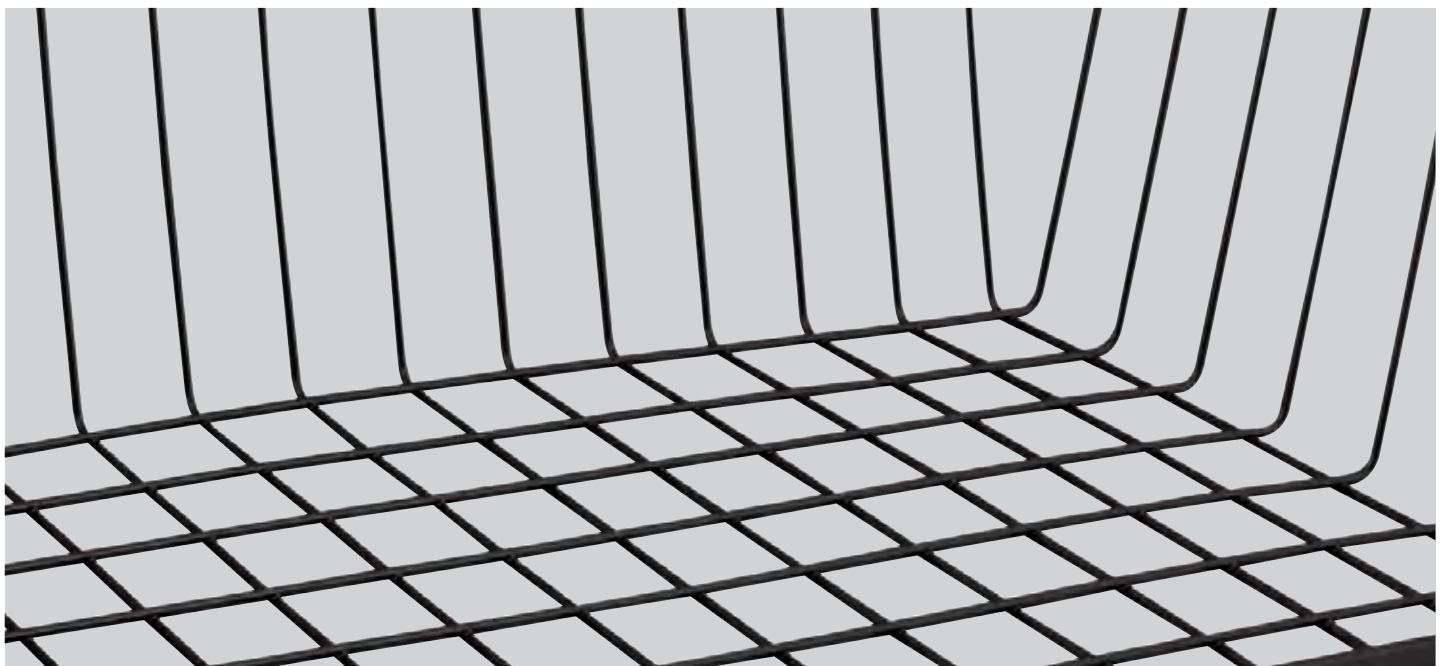

STEEL

30x25.5x14 cm

STORAGE RACK

white

617

STEEL

38.5x25.5x14 cm

STORAGE RACK

matt-black

614