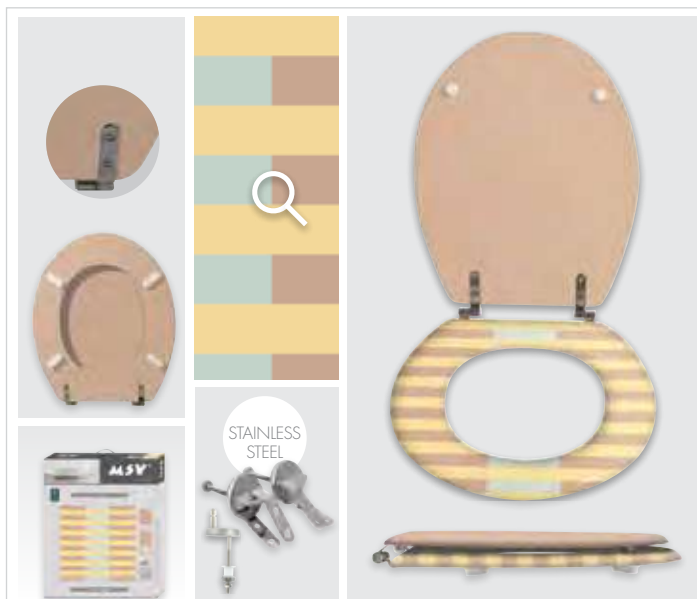

Jana
142499