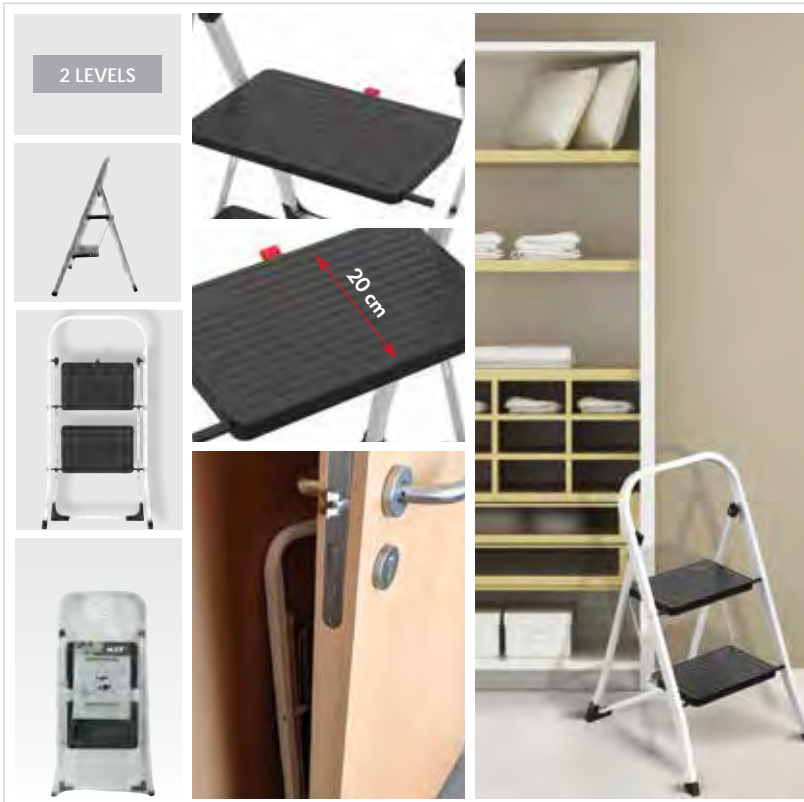

STEEL & POLYPROPYLENE

46x54.5x81 cm

Test according to : EK5/AK1 19-01:2019
AFPS GS 2019:01 PAK
Max load capacity : 150 Kgs.
Tested by : TUV Rheinland.

- SLIM LINE
- NON-SLIP STEPS