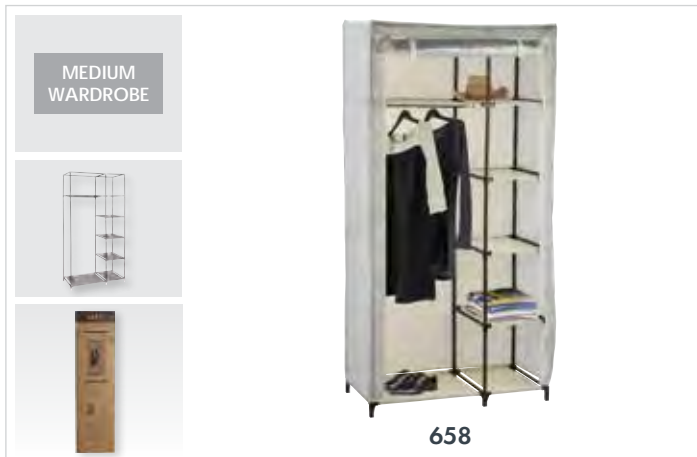

100% POLYPROPYLENE – NON WOVEN & STEEL

90x45x178 cm

- 6 SHELVES
- 1 ROD

110x45x177 cm

- 6 SHELVES
- 1 ROD