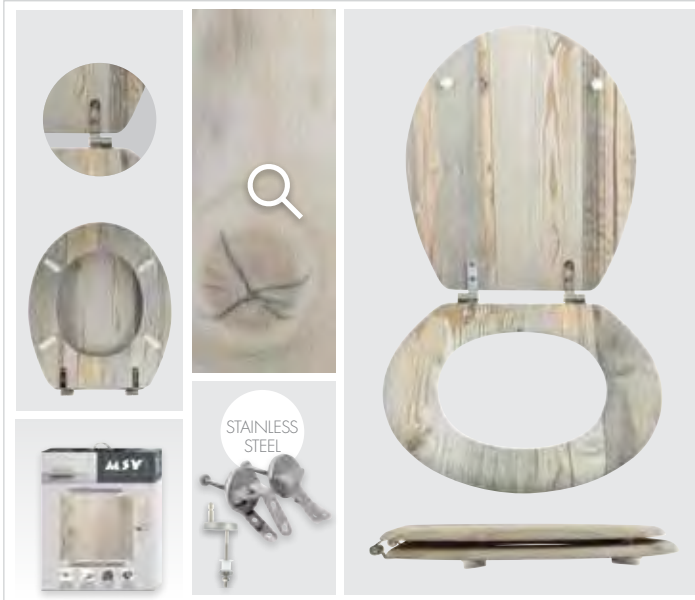

dark wood effect

Blue ridge
142239

MDF & STAINLESS STEEL - PVC COATING

36x5.6x45 cm

3.3 Kg

• 3 SIDED PRINTING

Garantie
3
years / ans
Garantie

white wood effect