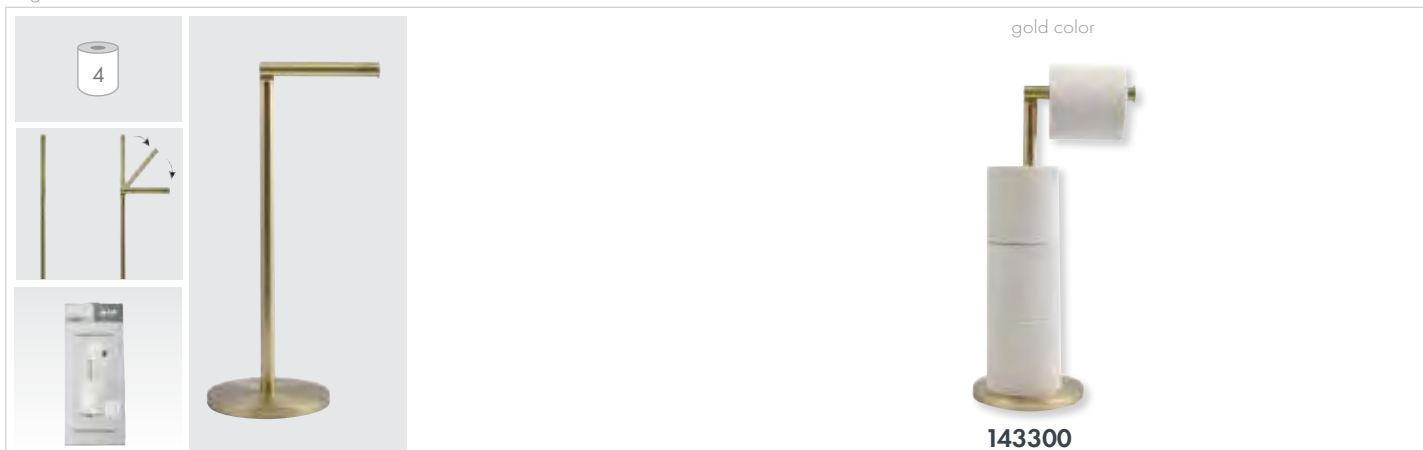

STEEL

Ø15x43/54 cm

gold brushed effect

gold color

143300

BAMBOO & STEEL

Renato Ø15.6x 63/77 cm | finish: Powder coating