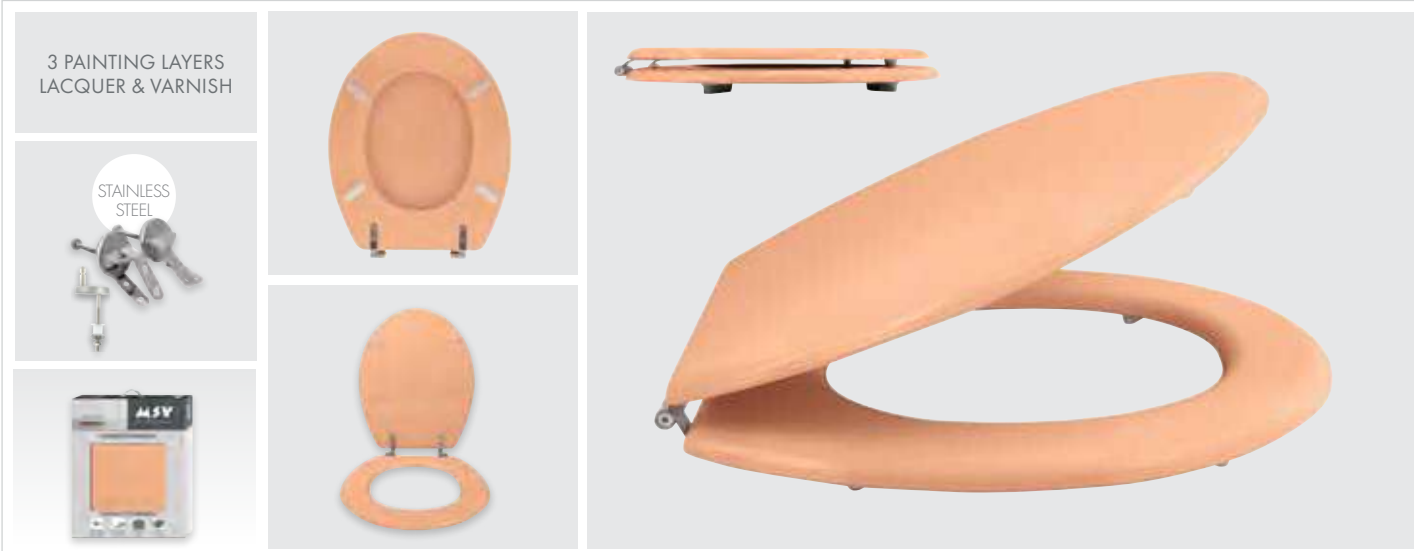

MDF & STAINLESS STEEL

BEST SELLER

Cléo

36x5.6x45 cm

3.3 Kg

• SHINY OR MATT FINISH

Garantie
3
years / ans
Garantie

Shiny finish & matt finish

SHINY FINISH

white (shiny finish) 140003	beige (shiny finish) 140019	light-blue (shiny finish) 140014	dark-blue (shiny finish) 140015	aqua-blue (shiny finish) 140004	light-pink (shiny finish) 140017
purple (shiny finish) 140907	red (shiny finish) 140341	grey (shiny finish) 140016	silver (shiny finish) 140301	dark-grey (shiny finish) 141679	black-shine (shiny finish) 140343

MATT FINISH

saffron (matt finish) 140080	peach (matt finish) 140087	terracotta (matt finish) 140081	basil (matt finish) 140082	dark-green (matt finish) 140083	black (matt-finish) 140342