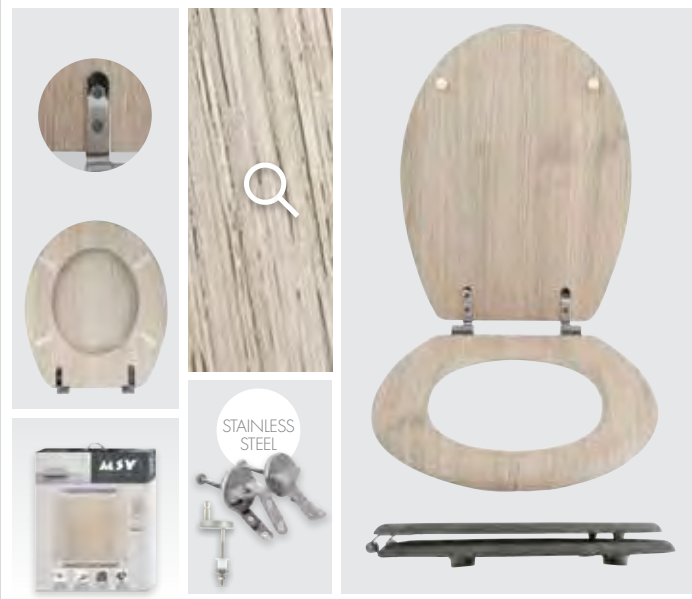

MDF & STAINLESS STEEL - PVC COATING

36x5.6x45 cm

3.3 Kg

• 3 SIDED PRINTING

Garantie
3
years / ans
Garantie

light wood effect

Parquet
142200

dark wood effect