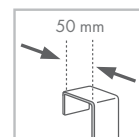

matt-black & bamboo

DOOR HOOK

- EASY TO STORE
- NOT TAKE-UP SPACE

← 5 cm →