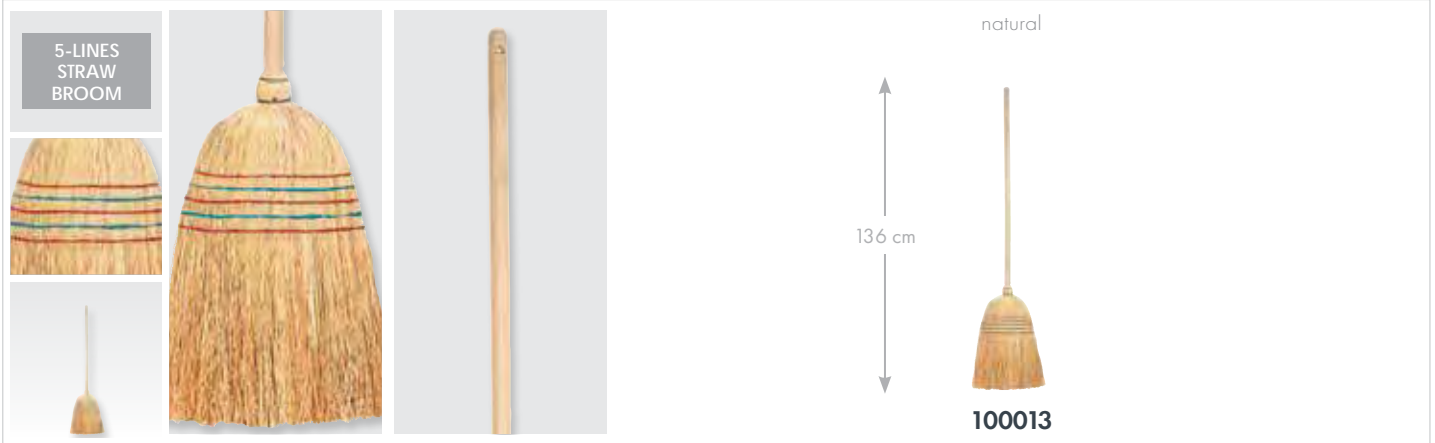

SORGHUM

Ø 2.5x136 cm