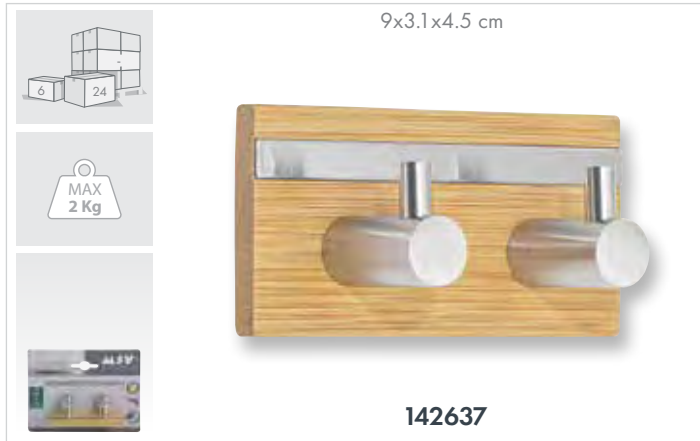

STAINLESS STEEL - BAMBOO

BEST
SELLER

Flavio

• double-sided adhesive

Satin finish