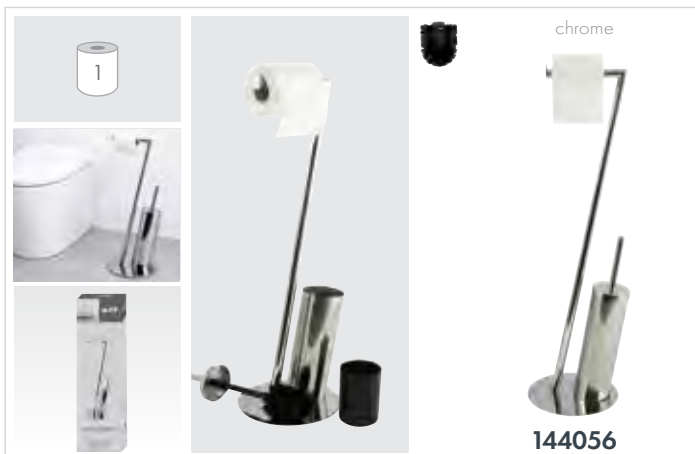

CHROME-PLATED STEEL

Ø20x71 cm

Pili 18x72.5 cm