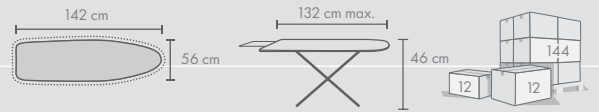

▶ FOR BOARD UP TO: 145x55 cm

WITH STRINGS

130144

COTTON

142/132x56/46 cm

100% COTTON

COTTON & POLYESTER FLANNEL 3mm + ALUMINUM COATING

POLYESTER