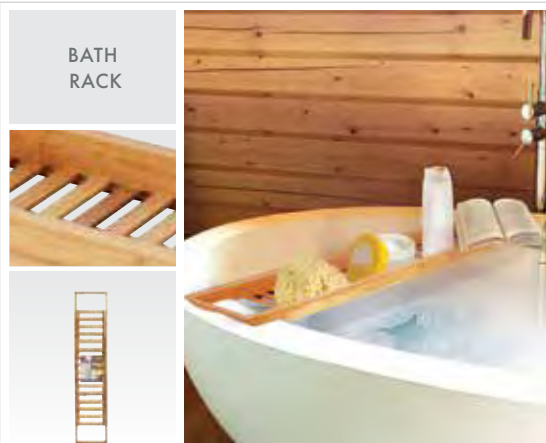

BAMBOO

70x14.5x4.5 cm

varnished bamboo