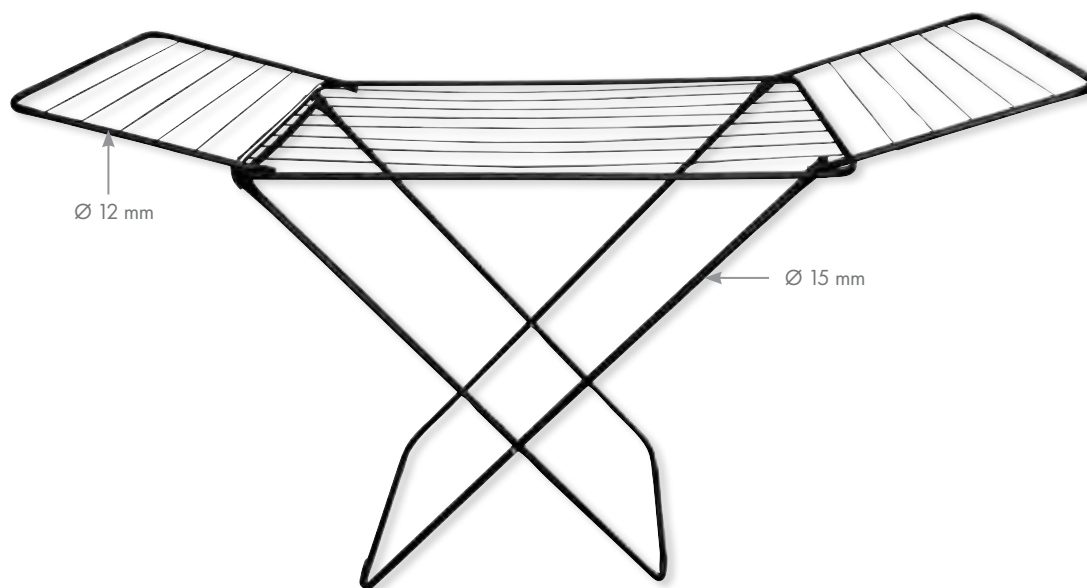

STEEL

167.5x51.5x95.5 cm

NO MARK ON THE CLOTHES

TRENDY

mat-black

18 m

130154

POSSIBILITY 40 PCS : BOX 242

STEEL & POLYPROPYLENE

BEST SELLER

176x55x85 cm | 2.65 kg

• TUBES Ø 7.6 mm | NO MARK ON THE CLOTHES

TRENDY

mat-black

18 m