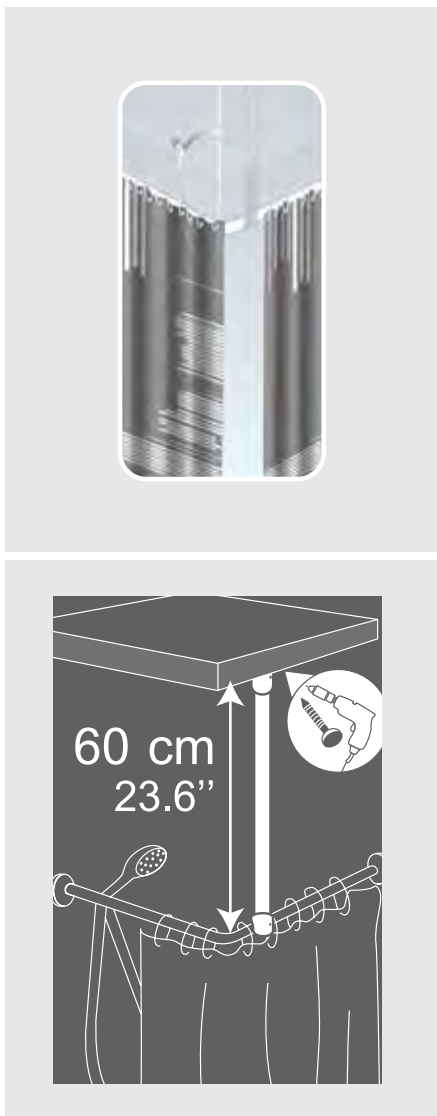

ALUMINUM

60cm | Ø 20 mm

• FOR CORNER SHOWER

chrome plated

shiny-white