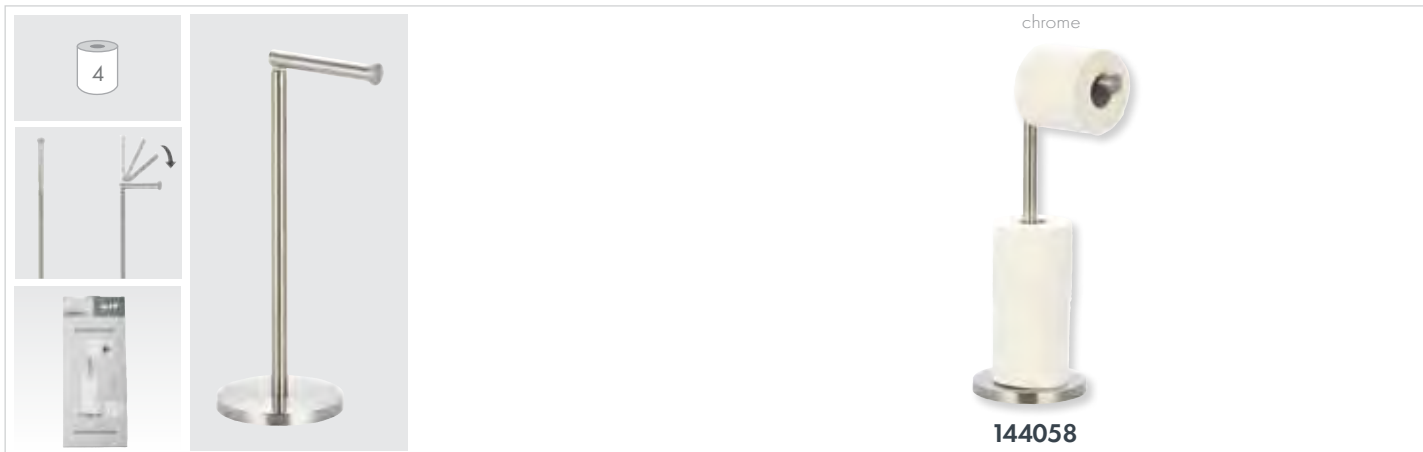

STEEL

Amy 15x15x54 cm

STAINLESS STEEL

Ø15x60 cm

STAINLESS STEEL

Ø15x43/54 cm

chrome

144058