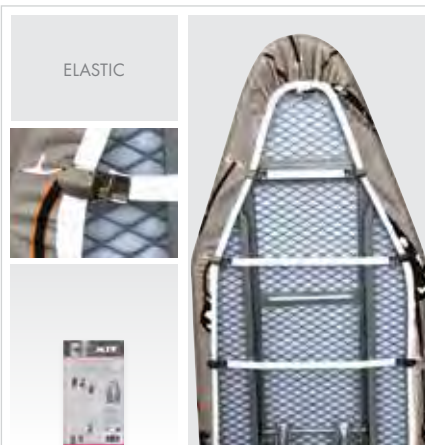

Ironing cover: 125x43 cm

130x43 cm

MICROPERFORATIONS FOR STEAM IRONING

100% POLYESTER

COTTON

8 - 18 cm

• SET OF 3 OR 4 COVER FASTENERS

TPFE **SILICONE**