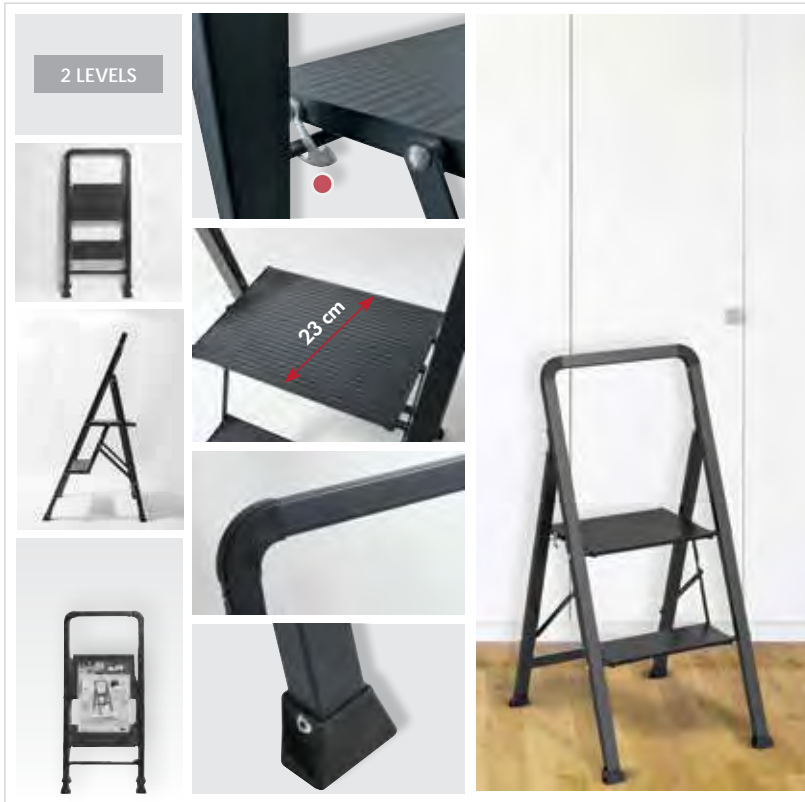

STEEL LEGS & ALUMINUM STEPS WITH POWDER COATING

***** PREMIUM

47.5x42.5x85 cm | 4.29 kg

Test according to : EK5/AK1 19-01:2019
AFPS GS 2019:01 PAK
Max load capacity :150 Kgs.
Tested by : TUV Rheinland.

TO SAFETY
REQUIREMENTS
CONFORMS
EN 14183

- HIGH QUALITY MATERIALS
- SUPERIOR PAINTING
- THICK & HEAVY ITEM

MAX
150 Kg

130170

STEEL LEGS & ALUMINUM STEPS WITH POWDER COATING

***** PREMIUM

62x42.5x108 cm | 5.51 kg

Test according to : EK5/AK1 19-01:2019
AFPS GS 2019:01 PAK
Max load capacity :150 Kgs.
Tested by : TUV Rheinland.

TO SAFETY
REQUIREMENTS
CONFORMS
EN 14183

- HIGH QUALITY MATERIALS
- SUPERIOR PAINTING
- THICK & HEAVY ITEM

MAX
150 Kg