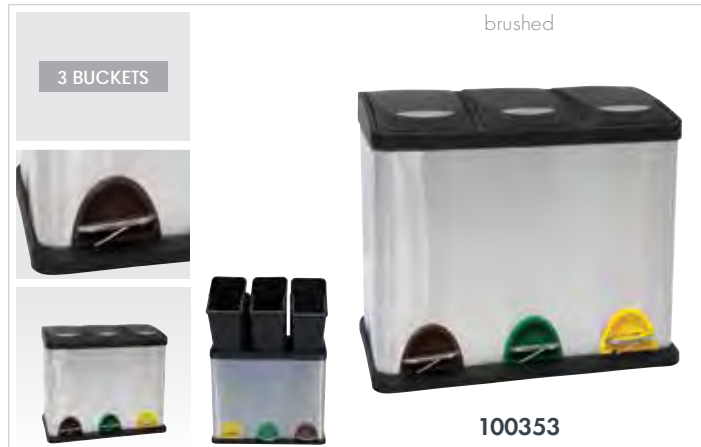

STAINLESS STEEL

SELECTIVE SORTING ECOLOGICAL TRASH CAN

31x26.5x39.5 cm

8 L + 8 L

46x26.5x39.5 cm

8 L + 8 L + 8 L