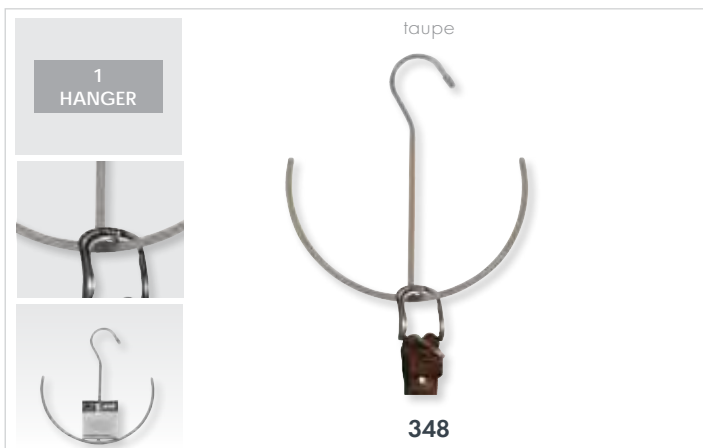

- FOR TROUSERS
- NON-SKID

21x14 cm

- MULTIFUNCTIONAL
- NON-SKID

NON-SLIP PLASTIFIED STEEL

26x16 cm

- FOR TIES
- NON-SKID

NON-SLIP PLASTIFIED STEEL

22x21 cm

- FOR BELTS
- NON-SKID

19.5x13.5 cm

- FOR BELTS
- NON-SKID

CHROME-PLATED STEEL

12.5x2x21 cm

DOOR HOOK

2
HOOKS

chrome