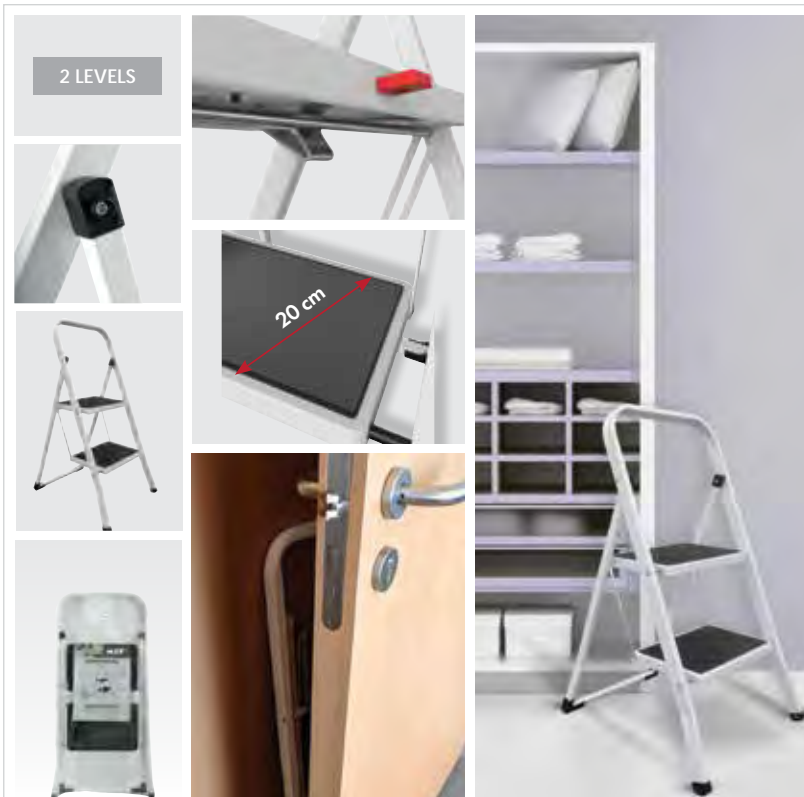

STEEL & POLYPROPYLENE

46x54.5x81 cm

Test according to : EK5/AK1 19-01:2019
AFPS GS 2019:01 PAK
Max load capacity : 150 Kgs.
Tested by : TUV Rheinland.

- SLIM LINE
- NON-SLIP STEPS

white & black

- LARGE STEEL STEPS

- EASY TO STORE
- NOT TAKE-UP SPACE

←3.5 cm→

130001

STEEL & POLYPROPYLENE

46x54.5x81 cm

Test according to : EK5/AK1 19-01:2019
AFPS GS 2019:01 PAK
Max load capacity : 150 Kgs.
Tested by : TUV Rheinland.

- SLIM LINE
- NON-SLIP STEPS

white & black

- LARGE PP STEPS

- EASY TO STORE
- NOT TAKE-UP SPACE

←3.5 cm→

130003