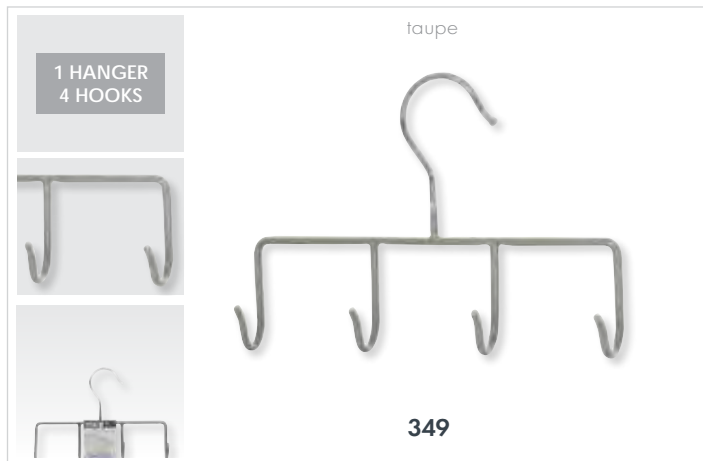

1 HANGER CLIP

taupe

251

NON-SLIP PLASTIFIED STEEL

35x16 cm

- FOR TROUSERS
- NON-SKID

33x34 cm

- FOR TROUSERS
- NON-SKID

1 HANGER

taupe

243

1 HANGER 3 LEVELS

taupe

245

NON-SLIP PLASTIFIED STEEL

33x33 cm

- FOR TROUSERS
- NON-SKID

21x14 cm

- MULTIFUNCTIONAL
- NON-SKID

NON-SLIP PLASTIFIED STEEL

26x16 cm

- FOR TIES
- NON-SKID

NON-SLIP PLASTIFIED STEEL

22x21 cm