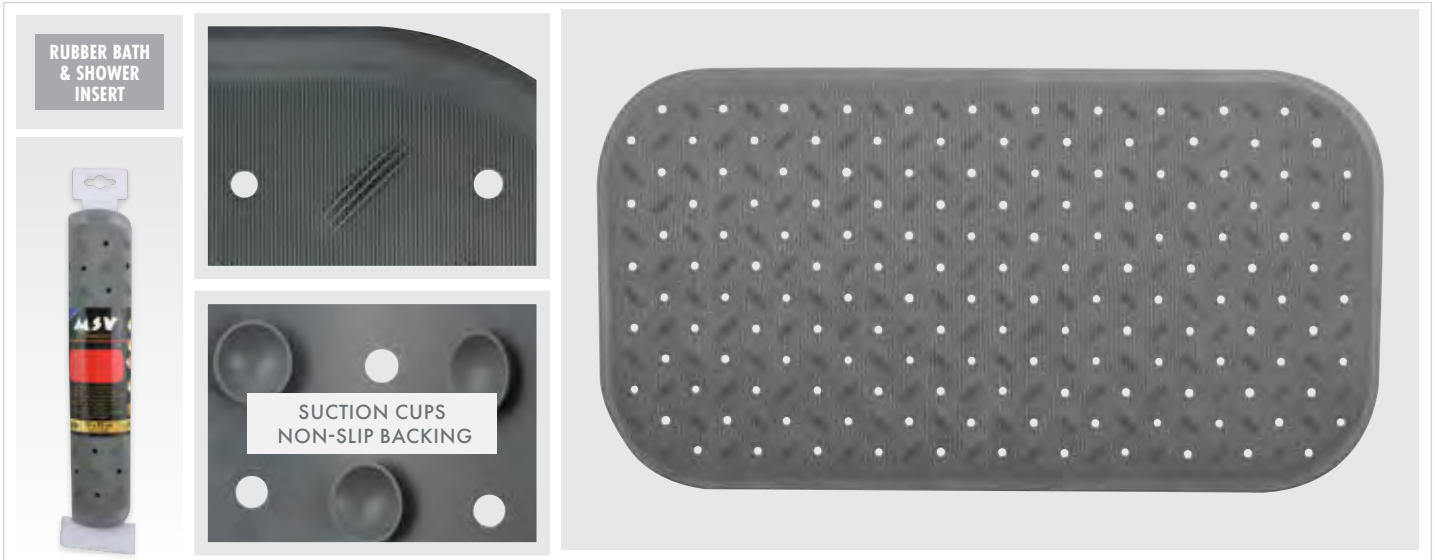

100% RECYCLABLE SBS RUBBER

BEST SELLER **Class** • NON-SLIP BACKING