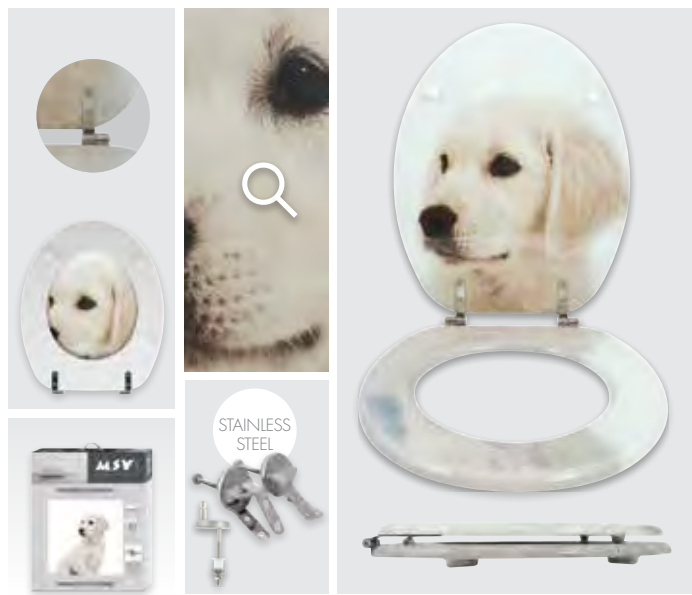

Scott 142240