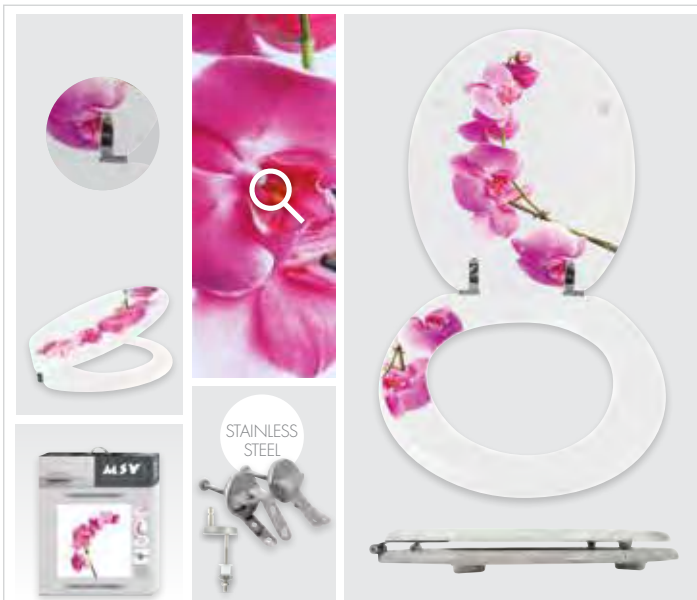

MDF & STAINLESS STEEL - LACQUER & VARNISH

36x5.6x45 cm

3.3 Kg

• 3 SIDED PRINTING

Garantie
3
years / ans
Garantie