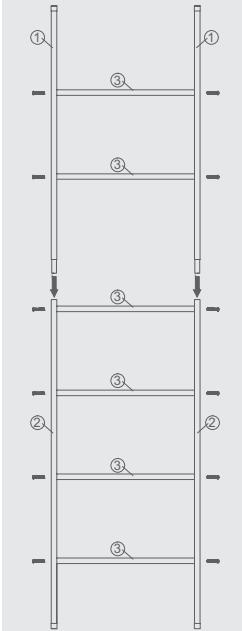

STEEL

BEST SELLER

Jayden

45x2x170 cm | tube Ø16 mm

- SOLID OVER TIME
- A SELF-ASSEMBLY

STEEL TOWEL HANGER

6 LEVELS