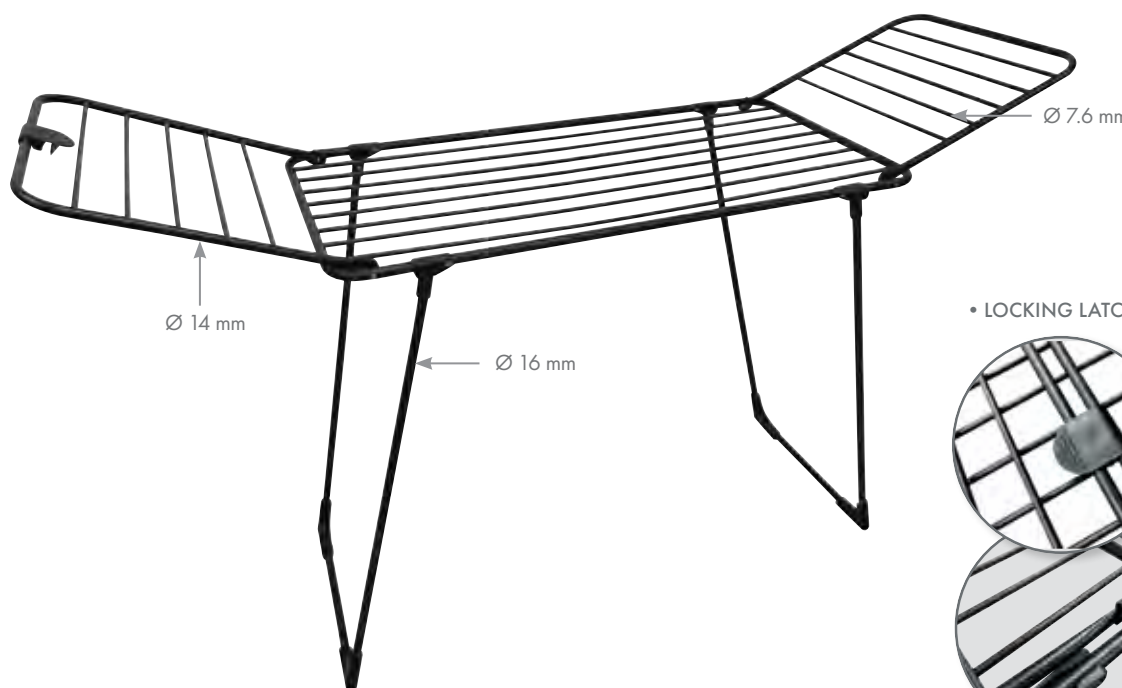

STEEL

167.5x51.5x95.5 cm

NO MARK ON THE CLOTHES

TRENDY

mat-black

18 m

130154

POSSIBILITY 40 PCS : BOX 242

STEEL & POLYPROPYLENE

BEST SELLER

176x55x85 cm | 2.65 kg

• TUBES Ø 7.6 mm | NO MARK ON THE CLOTHES

TRENDY

mat-black

18 m

130058

• LOCKING LATCH