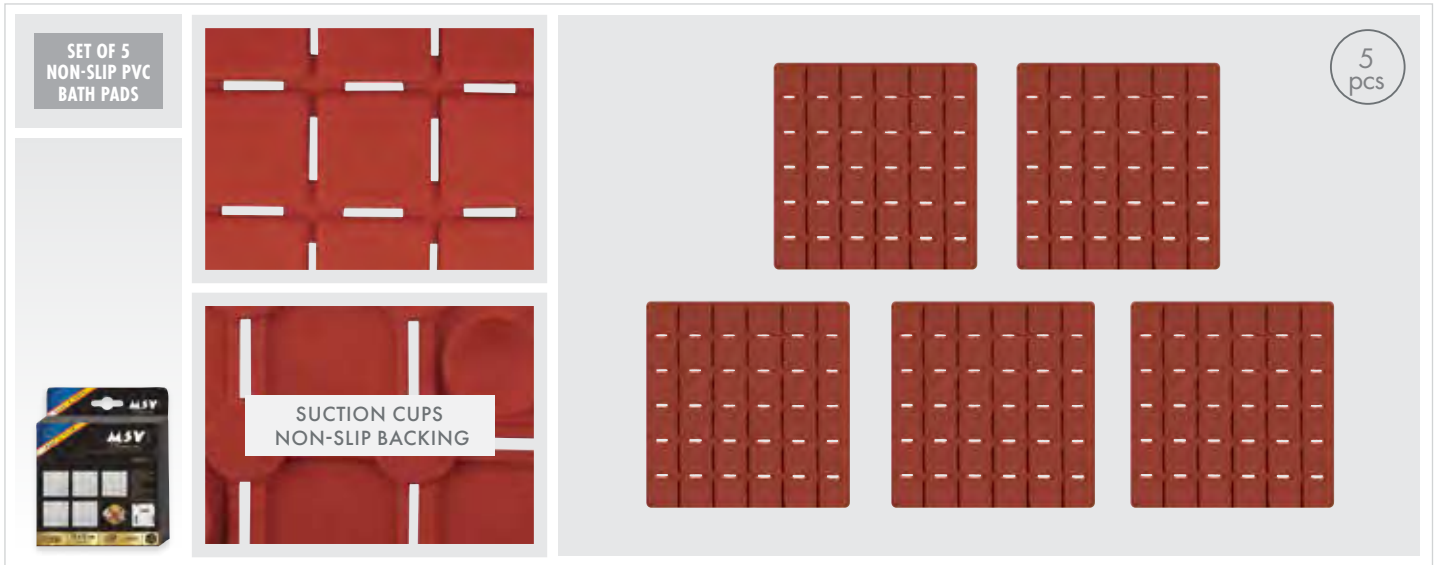

140900

x4

100% RECYCLABLE SBS RUBBER

Quadro 13x13 cm

- HOT WATER RESISTANT
- NON-SLIP BACKING
- PERFUMED

100% RECYCLABLE SBS RUBBER

Quadro

- HOT WATER RESISTANT
- NON-SLIP BACKING