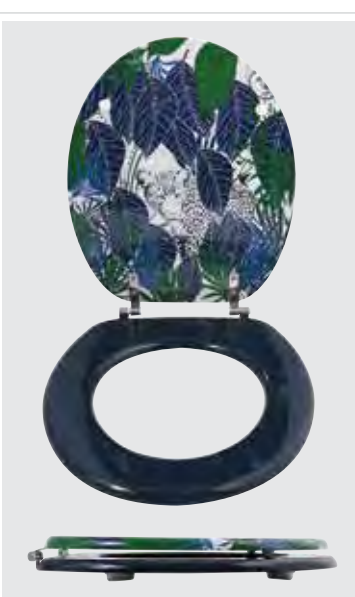

MDF & STAINLESS STEEL - LACQUER & VARNISH

36x5.6x45 cm 3.3 Kg

• 3 SIDED PRINTING

Guarantee 3 years / ans Garantie

multicolor

multicolor

multicolor