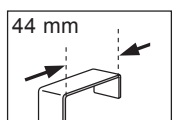

NEW

RONDA-QUATTRO

METAL | ABS

35 x 4.4 cm
matt-white
10.20511

matt-white/neon
10.20670

matt-black
10.20510