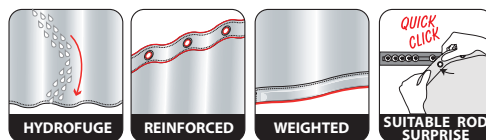

PAPILLONS

100% POLYESTER

▪ Made in Europe

green
120x200 cm **10.19255**
180x180 cm **10.19256**
180x200 cm **10.19257**
240x180 cm **10.19258**

ca. 180x180 cm

ca. 180x200 cm

ca. 120x200 cm

ca. 240x180 cm

10.03119

Kat./cat. III
Spezialmasse
Mesures spéciales
Special measures

10.03102

Kat./cat. III
Spezialmasse
Mesures spéciales
Special measures

10.03137

ca. 180x180 cm

ca. 180x200 cm

ca. 120x200 cm

ca. 240x180 cm

10.19305

Kat./cat. III
Spezialmasse
Mesures spéciales
Special measures

10.19306

Kat./cat. III
Spezialmasse
Mesures spéciales
Special measures

10.19307