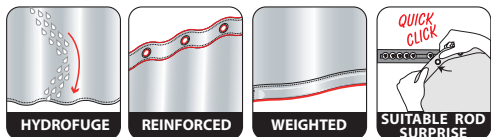

MILANO

30 100% POLYESTER

Made in Europe

Perleffekt | Effet perlé | Pearl effect

	ciel	120x200 cm	10.01185
		180x180 cm	10.01186
		180x200 cm	10.01187
		240x180 cm	10.01188

	silver	120x200 cm	10.01148
		180x180 cm	10.01149
		180x200 cm	10.01150
		240x180 cm	10.01151