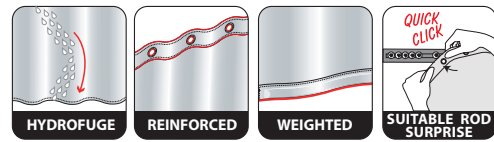

VEGAS

100% POLYESTER

Made in Europe