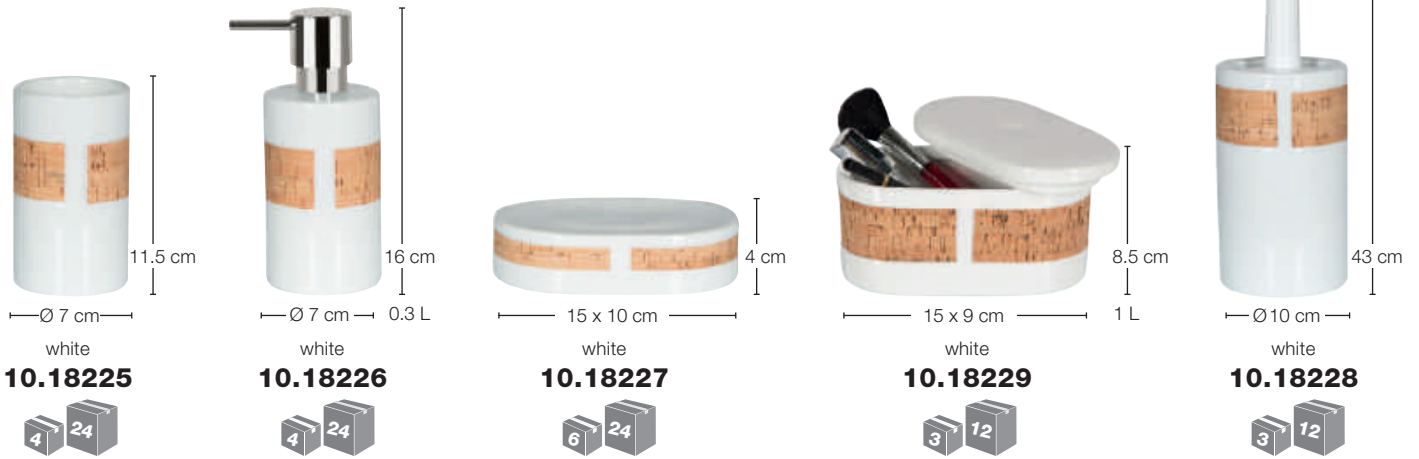

TUBE NATURE

PORCELAIN | CORK BAND