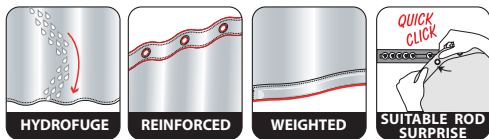

LIV

100% POLYESTER

black
180x200cm **10.20892**

ca. 180x200 cm

ca. 180x200 cm