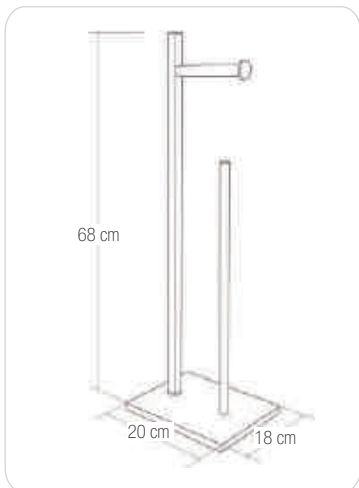

# ALVAR

STEEL | BAMBOO

black matt / bamboo  
20 x 18 x 68 cm

**10.20684**