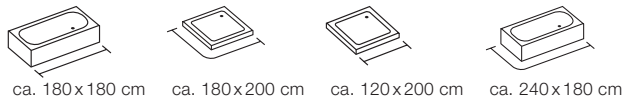

ca. 180x180 cm   ca. 180x200 cm   ca. 120x200 cm   ca. 240x180 cm