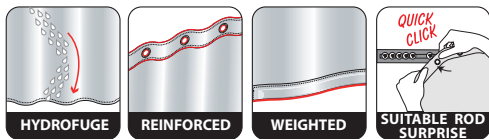

VISION

100% POLYESTER

Made in Europe

blue
120x200 cm **10.20628**
180x180 cm **10.20629**
180x200 cm **10.20630**
240x180 cm **10.20631**