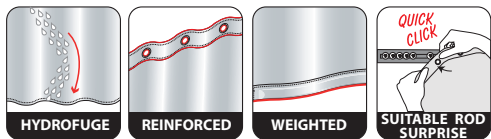

VENTO

40 100% POLYESTER

▪ Metallic-Effekt | Effet métallique | Metallic effect