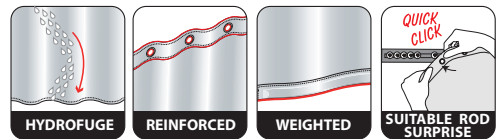

RIBBON

100% POLYESTER

▪ Made in Europe

▪ Perleffekt | Effet perlé | Pearl effect