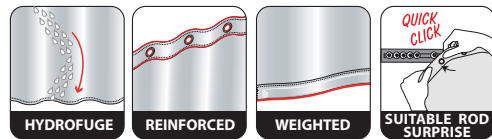

blue
120x200 cm **10.20866**
180x180 cm **10.20867**
180x200 cm **10.20868**
240x180 cm **10.20869**

ca.180x180 cm

ca.180x200 cm

ca.120x200 cm

ca. 240x180 cm