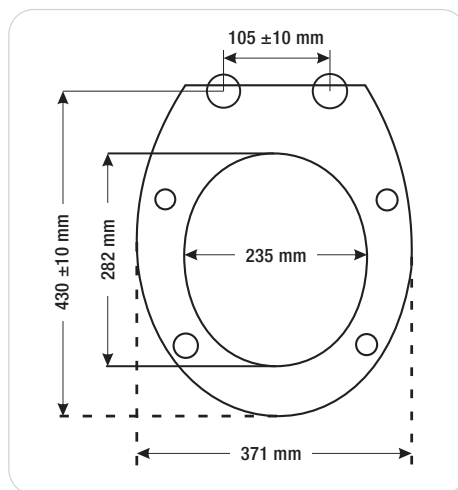

# ARMON

DUROPLAST | 2.5 kg

▪ Made in Europe 

★★★★★

**5 JAHRE · ANS · YEARS  
GARANTIE · GUARANTEE**

white  
37.1x43 cm  
**10.20840**

NEW  
Design by  
**spirella**

NEW  
Design by  
**spirella**