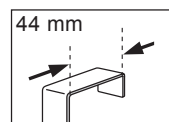

NEW

NEW

RONDA

METAL | ABS

DOOR HOOK

4 x 4.4 cm
matt-white
10.20507

matt-black
10.20506

RONDA-TRE

METAL | ABS

DOOR HOOK

30 x 4.4 cm
matt-white
10.20509

matt-black
10.20508