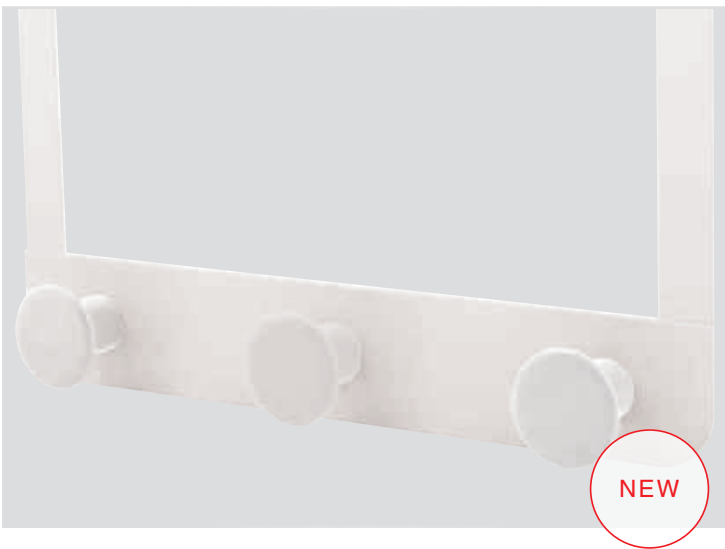

## TREE

ABS

white  
7.4 x 10.9 cm  
**10.18743**

black-matt  
7.4 x 10.9 cm  
**10.20809**

NEW

NEW