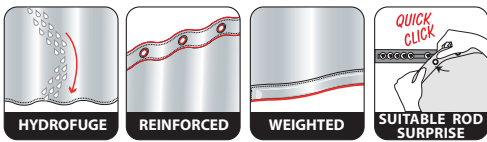

▪ Gewebter Effekt | Effet tissé | Woven effect