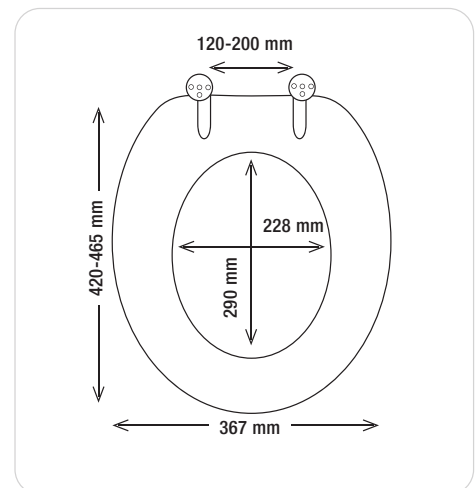

NEW
Design by
spirella

NEW
Design by
spirella

BAD DOG

MDF | 3 kg

BALI

MDF | 3.5 kg

white
37x43.5 cm
40.07359

BAG DOG
Shower curtain
180x180 cm
10.18923
180x200 cm
10.18470

white
36.7x46.5 cm
40.07526