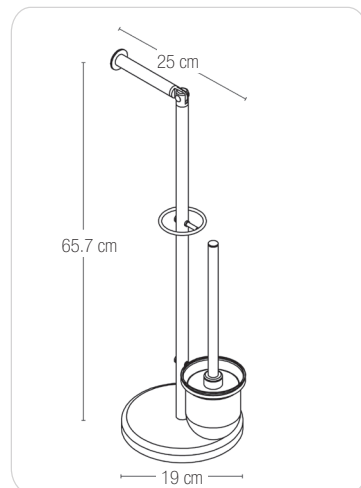

chrome
Ø 19 x 25 x 65.7 cm
40.07490