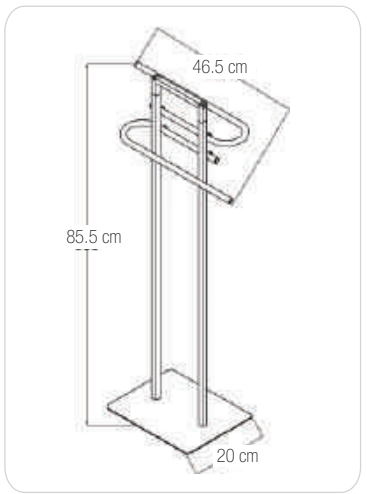

# NATURA

STEEL | METAL | BAMBOO

- STABILITY
- MOVABLE
- SPACE-SAVING

white / bamboo  
46.5 x 20 x 85.5 cm  
**40.07487**

4

NEW