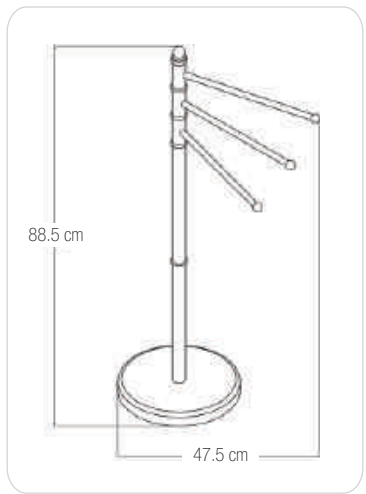

chrome
47.5 x 88.5 cm
40.07489

4