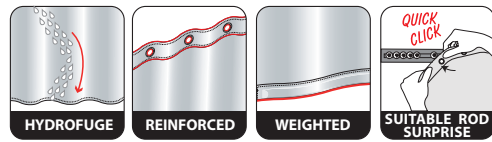

URBAN

30 100% POLYESTER

Made in Europe