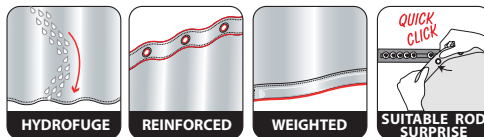

ROMAN

30 100% POLYESTER

Made in Europe

	wood	
	120x200 cm	10.20620
	180x180 cm	10.20621
	180x200 cm	10.20622
	240x180 cm	10.20623