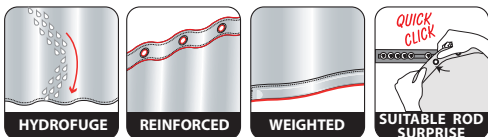

RIVOLI

30 100% POLYESTER

Made in Europe

	white	
	120x200 cm	10.17186
	180x180 cm	10.17187
	180x200 cm	10.17188
	240x180 cm	10.17189