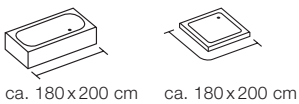

# LEOPARD

40 100% POLYESTER

beige-black  
180x200 cm **10.16405**

ca. 180x200 cm ca. 180x200 cm