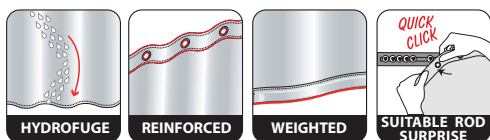

NEMO

100% POLYESTER

▪ Made in Europe

acqua
120x200 cm **10.02939**
180x180 cm **10.02940**
180x200 cm **10.02941**
240x180 cm **10.02942**