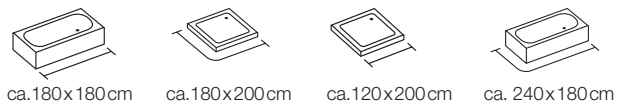

ca.180x180cm ca.180x200cm ca.120x200cm ca. 240x180cm