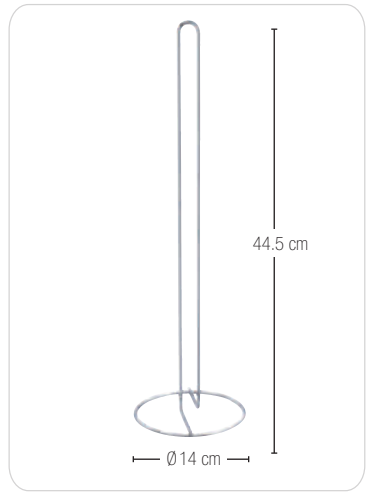

STOCK

METAL

- STABILITY
- MOVABLE
- SPACE-SAVING
- x4

chrome
Ø 14 x 44.5 cm
40.07504

12

matt black
Ø 14 x 44.5 cm
40.07723

12