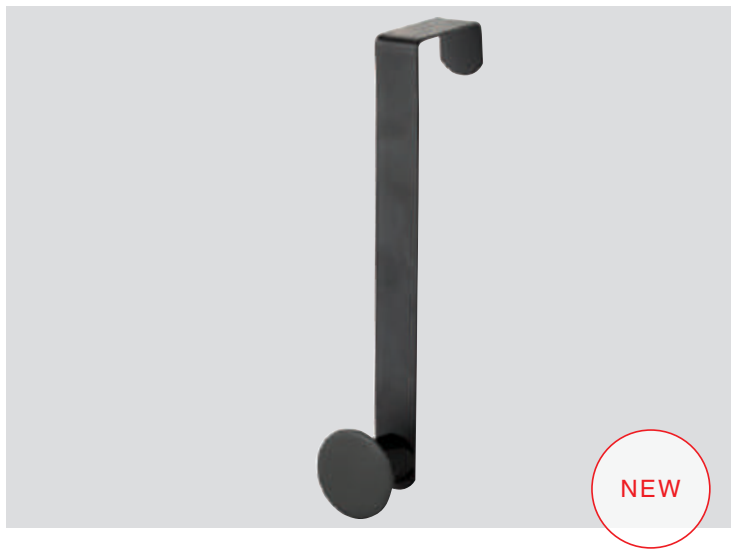

## TREE

ABS

white  
7.4 x 10.9 cm  
**10.18743**

black-matt  
7.4 x 10.9 cm  
**10.20809**

NEW

NEW