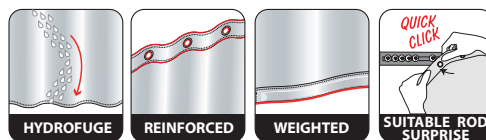

TRIBAL

75% COTTON | 25% POLYESTER

▪ Made in Europe

beige
180x200 cm **10.20260**

ca. 180x200 cm

ca. 180x200 cm