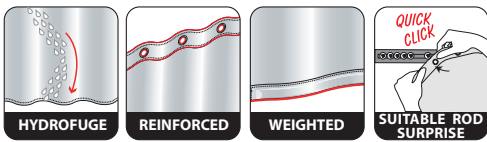

SWIMMING

100% POLYESTER

blue
180x200cm **10.20163**