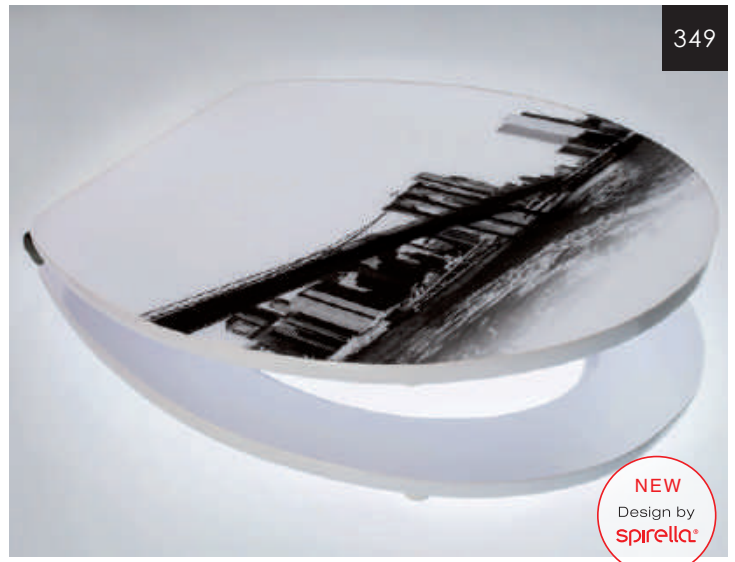

# ELEPHANT

MDF | 3 kg

grey blue  
37 x 43.5 cm  
**10.20864**

ELEPHANT  
Shower curtain  
180x200 cm  
**10.20863**