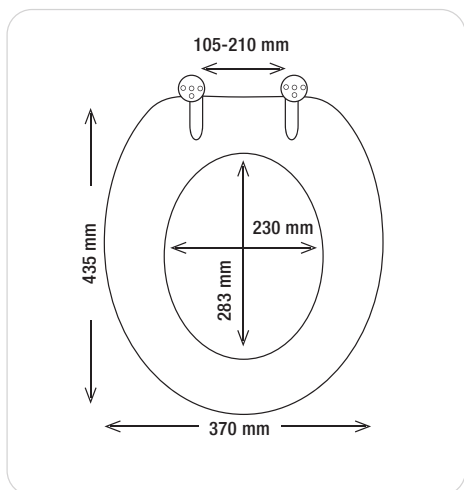

OSLO

BAMBOO | 2.54 kg

bamboo/white
37 x 45.5 cm
40.07529