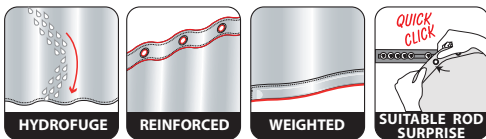

PRIMO BIOACTIVE

40 100% POLYESTER

Made in Europe

Geschützter Duschvorhang

Hygiene, Frische & Schutz: Primo Bioactive mit Sanitized® kombiniert Materialschutz und Funktionalität einzigartig. Silberionen reduzieren die Ansiedlung von Mikroben und schützen so vor Geruchsbildung.

Aktiver biozider Wirkstoff: silver chloride on TiO₂

Rideau de douche protégé

Hygiène, fraîcheur et protection: Primo Bioactive avec Sanitized® est la combinaison parfaitement réussie entre la protection des matériaux et la fonctionnalité. Les ions d'argent réduisent la colonisation microbienne et protègent ainsi contre la formation d'odeurs.

Substance active biocide: silver chloride on TiO₂

Tenda della doccia protetta

Igiene, freschezza e protezione: Primo Bioactive con Sanitized® unisce in modo straordinario protezione dei materiali e funzionalità. Gli ioni d'argento riducono l'insediamento dei microbi, proteggendo così dalla formazione di odori sgradevoli.

Sostanza biocida attiva: silver chloride on TiO₂

Cortina de baño protegida

Higiene, frescura y protección: Primo Bioactive con Sanitized® es la combinación perfecta de protección y funcionalidad del material. Los iones de plata reducen la colonización microbiana y, por lo tanto, protegen contra la formación de olores.

Ingrediente activo biocida: cloruro de plata en TiO₂

Protected shower curtain

Hygiene, freshness & protection: Primo Bioactive with Sanitized® uniquely combines the protection of materials with functionality. Silver ions reduce the accumulation of bacteria and thus protect against unpleasant odours.

Biocidal active substance: silver chloride on TiO₂

	white	
	120 x 200 cm	10.17063
	180 x 180 cm	10.17064
	180 x 200 cm	10.17065
	240 x 180 cm	10.17066