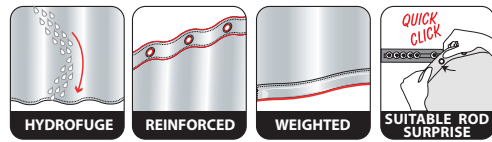

NAVE

100% POLYESTER

ciel
180x200 cm **10.05038**