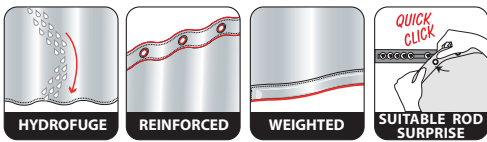

dark-green
180x200cm **10.20158**

ca. 180x200 cm

ca. 180x200 cm