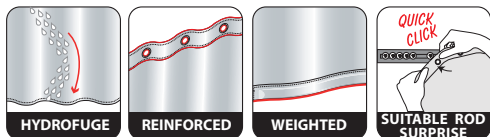

## PATCHWORK

100% POLYESTER

Made in Europe

black  
 120x200 cm **10.20611**  
 180x180 cm **10.20612**  
 180x200 cm **10.20613**  
 240x180 cm **10.20614**