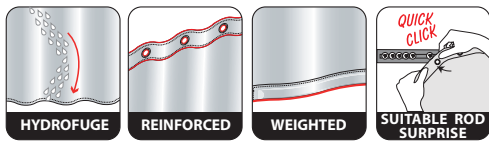

blue-red
180x200 cm **10.16736**

ca. 180x200 cm

ca. 180x200 cm