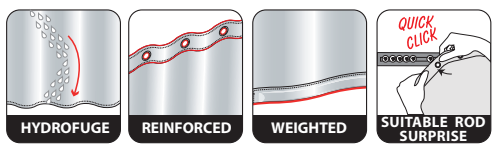

GEORGES

30 100% POLYESTER

Made in Europe