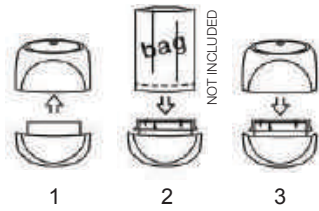

black
10.19166

white
10.19163

blue
10.19167

taupe
10.19164