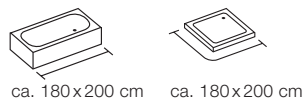

NATURESIGN

100% POLYESTER

black
180x200 cm **10.20159**

NAVE

100% POLYESTER

ciel
180x200 cm **10.05038**