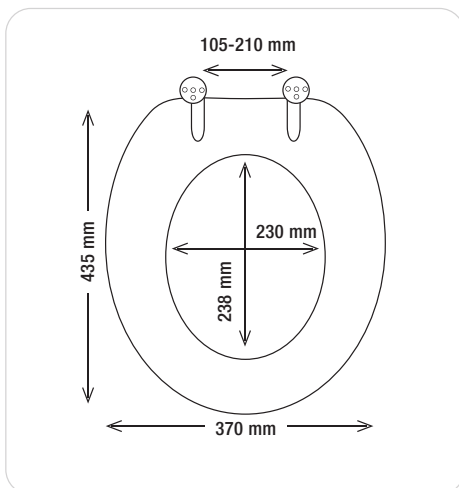

NEW
Design by
spirella

NEW
Design by
spirella

BAD DOG

MDF | 3 kg

BALI

MDF | 3.5 kg

white
37x43.5 cm
40.07359

BAG DOG
Shower curtain
180x180 cm
10.18923
180x200 cm
10.18470

white
36.7x46.5 cm
40.07526