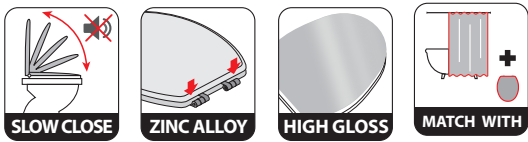

KITTY

NEW BROOK

MDF | 2.75 kg

MDF | 3.45 kg

KITTY PAW
Shower curtain
180 x 200 cm
10.19180

white
36.7 x 46.5 cm
40.07524