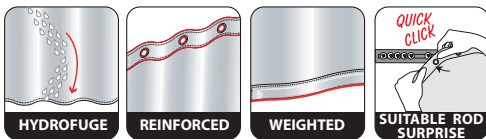

BAMBUS

30 30 30 30 100% POLYESTER

Made in Europe

- green
- 120x200 cm **10.42055**
- 180x180 cm **10.42056**
- 180x200 cm **10.42057**
- 240x180 cm **10.42058**