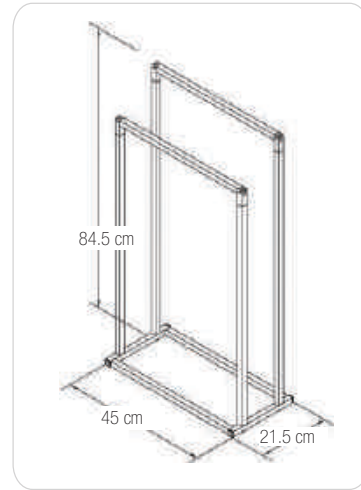

NEW

NEW

CHIC

STEEL | BAMBOO

CHIC

STEEL | BAMBOO