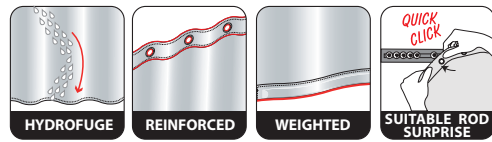

TRAVEL

100% POLYESTER

Made in Europe

multicolor
120 x 200 cm **10.19017**
180 x 180 cm **10.19018**
180 x 200 cm **10.19019**
240 x 180 cm **10.19020**