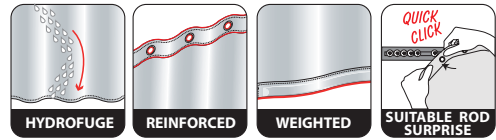

ATLANTIS

30 100% POLYESTER

Made in Europe

Satin-Effekt / Effet satiné / Satin effect