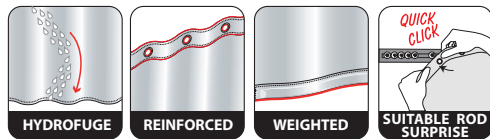

ESCARGOT

30 100% POLYESTER

Made in Europe

Perleffekt / Effer perlé / Pearl effect