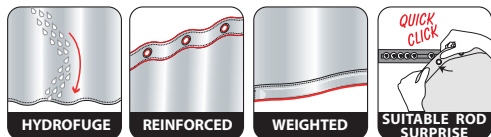

MAGI

100% POLYESTER

▪ Made in Europe

▪ Satin Effekt / Effet satiné / Satin effect

	jasmin	
	120x200 cm	10.11152
	180x180 cm	10.11153
	180x200 cm	10.11154
	240x180 cm	10.11155
	240x200 cm	10.20952

	white	
	120x200 cm	10.11132
	180x180 cm	10.11133
	180x200 cm	10.11134
	240x180 cm	10.11135
	240x200 cm	10.19535