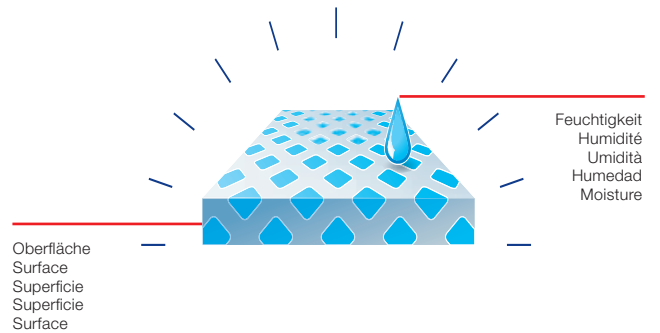

Sanitized®