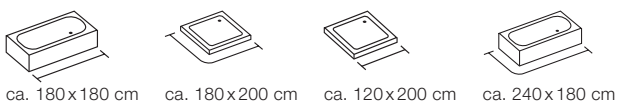

10.17166 **10.17164** **10.17165**

Kat./cat. III
Spezialmasse
Mesures spéciales
Special measures