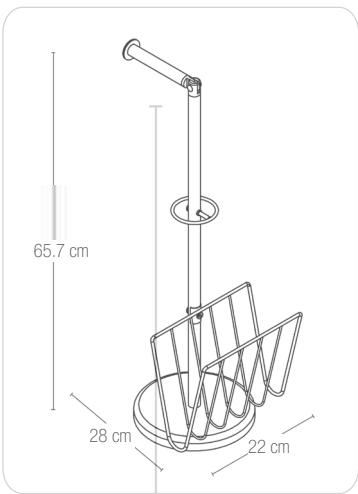

# TENERIFE Paper & Press

STEEL

- STABILITY
- MOVABLE
- SPACE-SAVING
- SWIVEL BAR
- x2

chrome  
28 x 22 x 65.7 cm  
**40.07491**

4