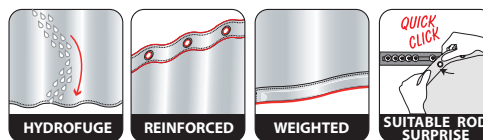

SMARTLION

100% POLYESTER

multicolor
180x200cm **10.20586**