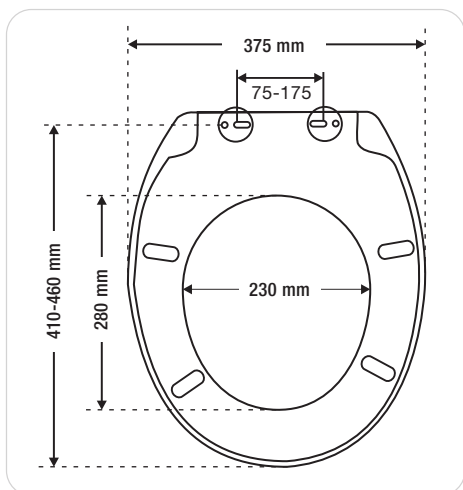

# ARMON

DUROPLAST | 2.5 kg

▪ Made in Europe 

★★★★★

**5 JAHRE · ANS · YEARS  
GARANTIE · GUARANTEE**

white  
37.1x43 cm  
**10.20840**

NEW  
Design by  
**spirella**

NEW  
Design by  
**spirella**