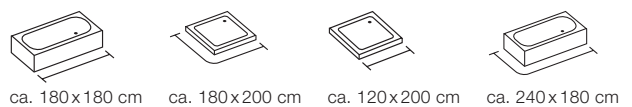

ca. 180x180 cm   ca. 180x200 cm   ca. 120x200 cm   ca. 240x180 cm

10.41201

Kat./cat. II
Spezialmasse
Mesures spéciales
Special measures

10.41202

10.41203