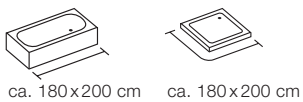

# NATURESIGN

100% POLYESTER

black  
 180x200 cm **10.20159**