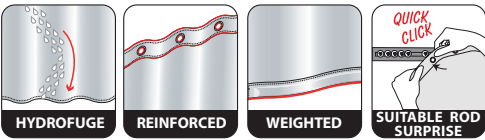

ANEMONE

30 100% POLYESTER

Made in Europe

pink
180x200 cm **10.20596**

ca. 180x200 cm

ca. 180x200 cm