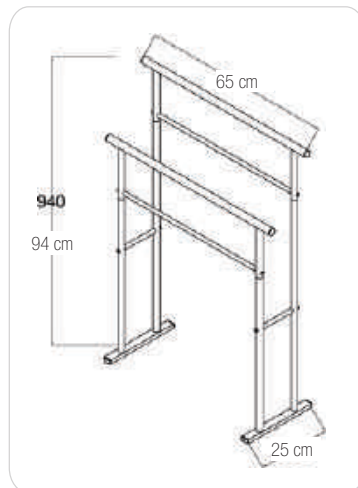

NEW

NEW

ALVAR

STEEL | BAMBOO

black matt / bamboo
20 x 18 x 68 cm

10.20684

BRIDGE

STEEL

chrome
65 x 25 x 94 cm

40.07488