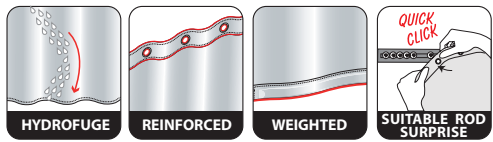

LINES

30 100% POLYESTER

Made in Europe

black
120x200 cm **10.20607**
180x180 cm **10.20608**
180x200 cm **10.20609**
240x180 cm **10.20610**