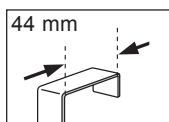

NEW

NEW

RONDA

METAL | ABS

DOOR HOOK

4 x 4.4 cm
matt-white
10.20507

matt-black
10.20506

RONDA-TRE

METAL | ABS

DOOR HOOK

30 x 4.4 cm
matt-white
10.20509

matt-black
10.20508