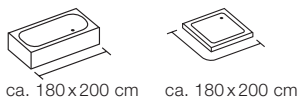

POSE

100% POLYESTER

black-gold
180x200cm **10.19182**

PRINCESS

100% POLYESTER

multicolor
180x200cm **10.20162**

FAIRY / Bath insert
55 x 55 cm **10.20084**
71 x 36 cm **10.20085**
91 x 36 cm **10.20086**

FAIRY / Accessories
10.20060

FAIRY / Accessories
10.20061