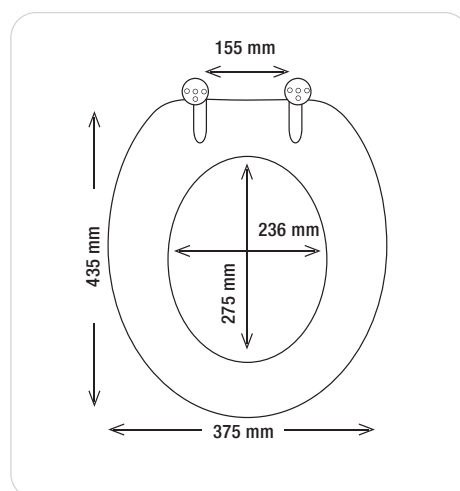

STONES

MDF | 3.5 kg

multicolor
37.5 x 43.5 cm

40.07551