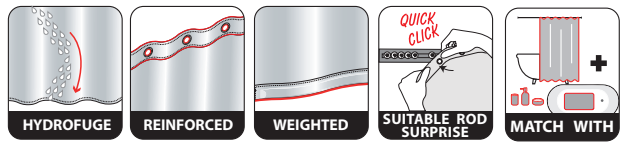

multicolor
180x200cm **10.20162**

FAIRY / Bath insert
55 x 55 cm **10.20084**
71 x 36 cm **10.20085**
91 x 36 cm **10.20086**

FAIRY / Accessories
10.20060

FAIRY / Accessories
10.20061