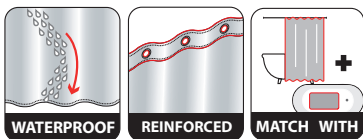

# NEW BROOK

👉 ✂️ 🚫 🚫 🚫 100% PEVA

black  
180x200 cm **40.07574**

NEW BROOK / Toilet-seat  
37x43.5 cm  
**40.07522**

ca. 180x200 cm

ca. 180x200 cm