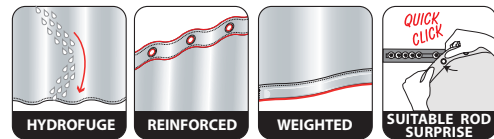

LOVEJOY

100% POLYESTER

black-red
180x200 cm **10.19153**

ca. 180x200 cm

ca. 180x200 cm