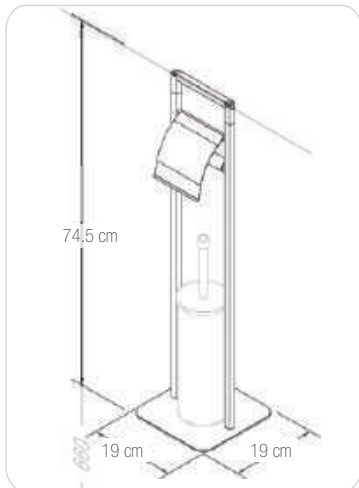

NATURA

STEEL | METAL | BAMBOO

white / bamboo
19 x 19 x 74.5 cm
40.07486