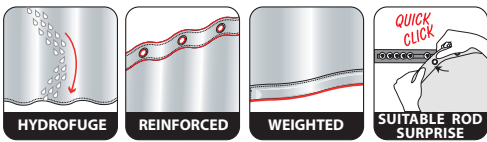

LEOPARD

40 100% POLYESTER

beige-black
180x200 cm **10.16405**