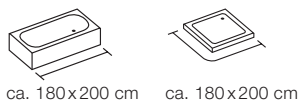

POSE

100% POLYESTER

black-gold
180x200cm **10.19182**

PRINCESS

100% POLYESTER

multicolor
180x200cm **10.20162**

FAIRY / Bath insert
55 x 55 cm **10.20084**
71 x 36 cm **10.20085**
91 x 36 cm **10.20086**

FAIRY / Accessories
10.20060

FAIRY / Accessories
10.20061