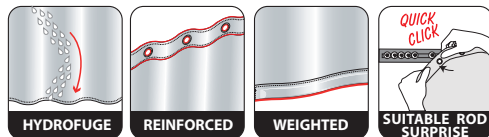

KOS

100% POLYESTER

Made in Europe

Metallic-Effekt | Effet métallique | Metallic effect