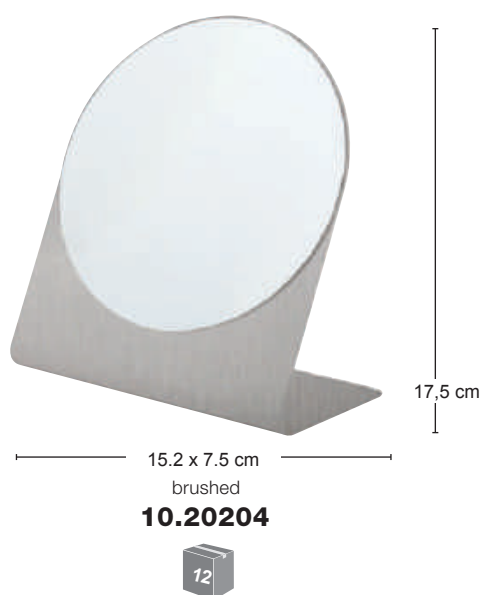

ALENA

METAL | GLASS MIRROR