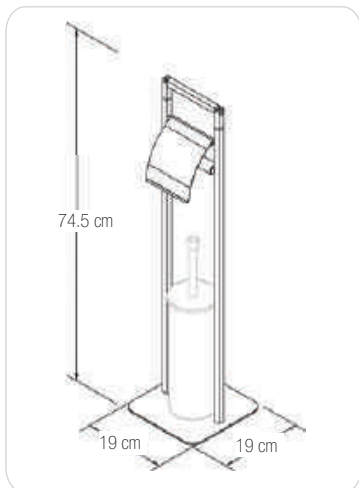

CHIC

STEEL | BAMBOO

black matt / bamboo
19 x 19 x 74.5 cm
40.07651

4