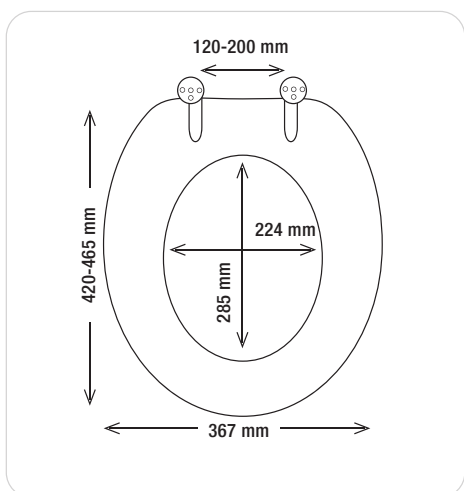

BORNEO

MDF & PVC VENEER | 3.25 kg

naturel
36.7 x 46.5 cm
40.07743

ELEPHANT

MDF | 3 kg

grey blue
37 x 43.5 cm
10.20864

ELEPHANT
Shower curtain
180x200 cm
10.20863