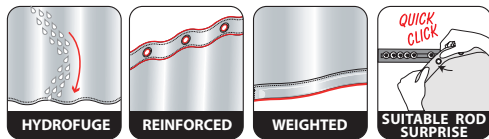

WET

100% POLYESTER

Made in Europe

Perleffekt | Effet perlé | Pearl effect