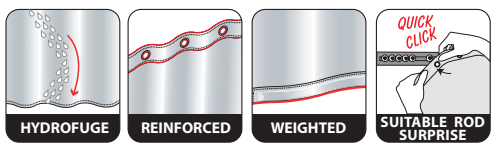

GRASS

30 100% POLYESTER

- green
  - 180x200 cm **10.16404**