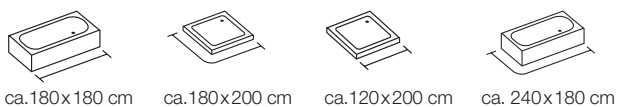

ca. 180x180 cm   ca. 180x200 cm   ca. 120x200 cm   ca. 240x180 cm