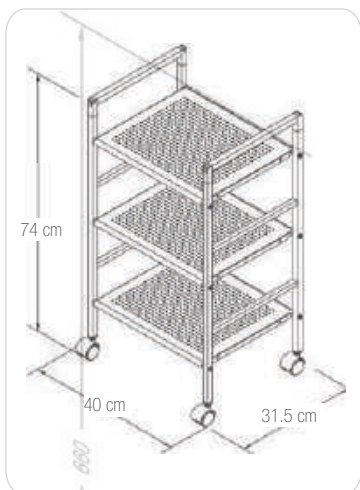

# CHIC

STEEL | BAMBOO

chrome / bamboo  
40 x 31.5 x 74 cm  
**40.07720**