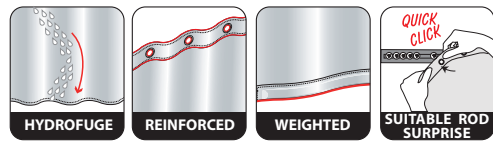

# POSE

100% POLYESTER

black-gold  
180x200cm **10.19182**