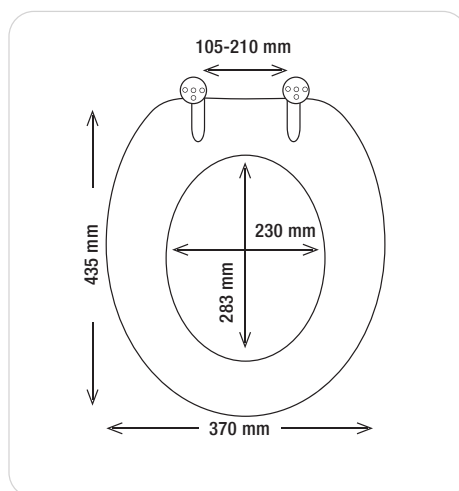

# ELEPHANT

MDF | 3 kg

grey blue  
37 x 43.5 cm  
**10.20864**

ELEPHANT  
Shower curtain  
180x200 cm  
**10.20863**