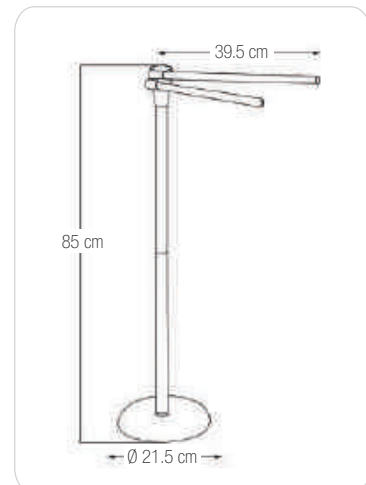

DARWIN

METAL CHROMIUM-PLATED

chrome / porcelain
Ø 21.5 x 77 cm
10.05413

NEW

DARWIN

METAL CHROMIUM-PLATED

chrome
Ø 21.5 x 39.5 x 85 cm
10.05417