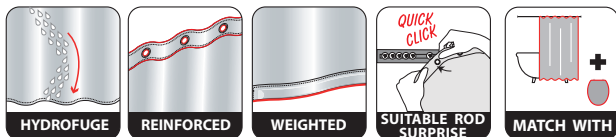

grey
180x200 cm **10.19180**

KITTY / Toilet-seat
36.7x46.5 cm
40.07524

ca. 180x200 cm

ca. 180x200 cm