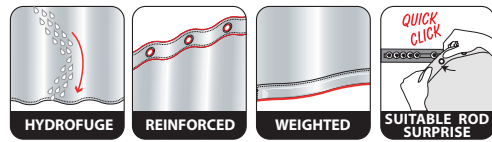

blue
180x200 cm **10.18472**

ca. 180x200 cm

ca. 180x200 cm