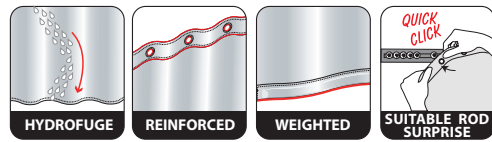

## RINGS

100% POLYESTER

grey-black  
180x200 cm **10.15184**

ca. 180x200 cm

ca. 180x200 cm