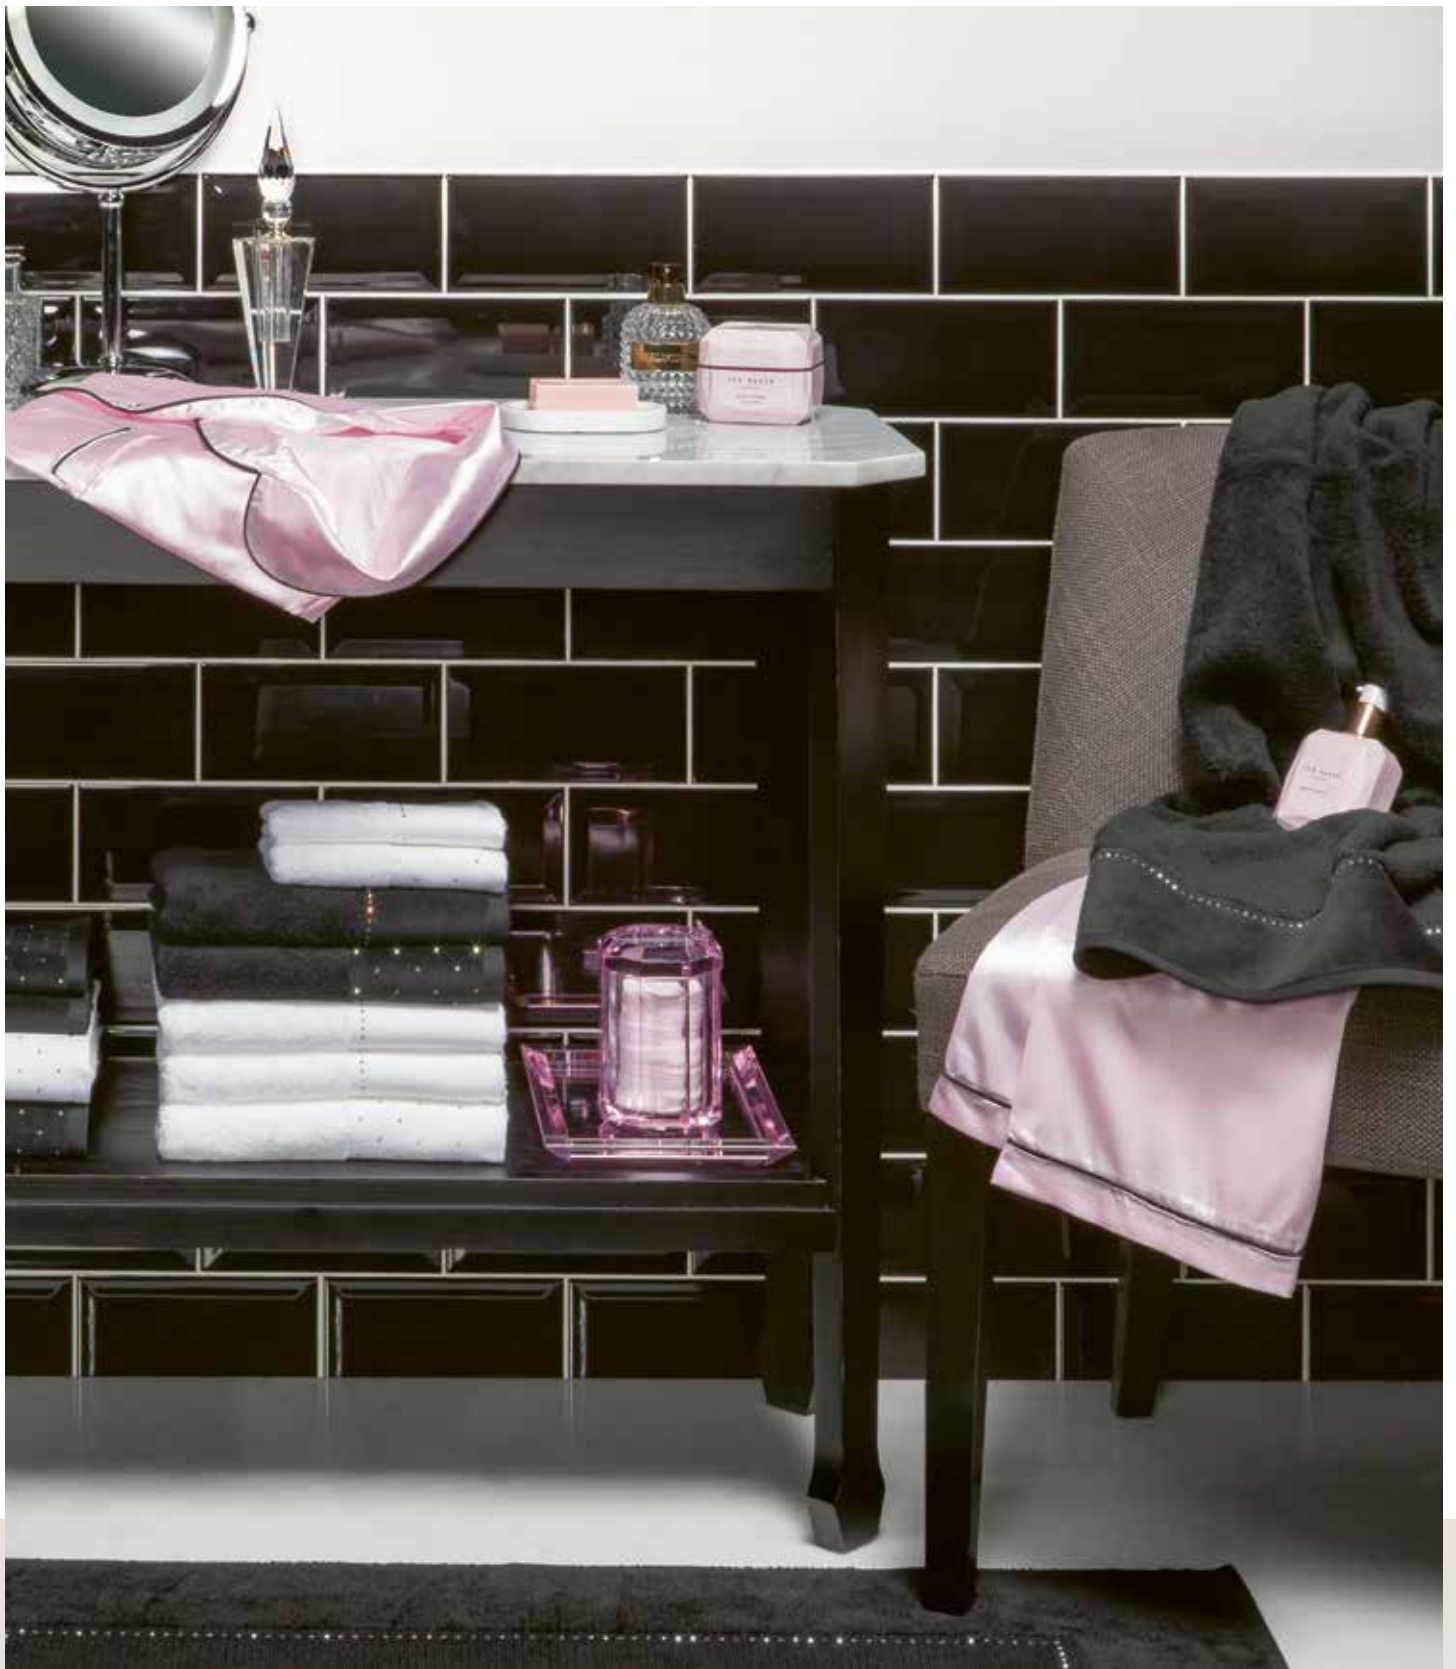

möve
CRYSTALS