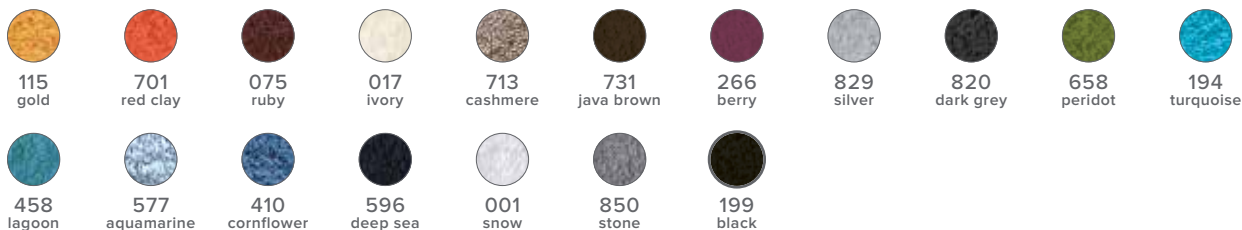

Velvety soft premium cotton, lots of volume and a luxurious weight of 550 gsm. Specially developed finishing processes ensure maximum absorbency and outstanding fluffiness and softness.

TIMELESS CLASSIC

1

2

Größe | Size (cm)

1 1-0300/8126

Badteppich mit eingesticktem Logo, 100% Baumwolle, 1350 g/qm
Bath mat with embroidered logo, 100% cotton, 1350 gsm

60x60
60x100
60x130

2 0-2831/8022

Duschvorlage mit eingewebtem Logo, 100% Baumwolle, 700 g/qm
Shower rug with woven in logo, 100% cotton, 700 gsm

50x70